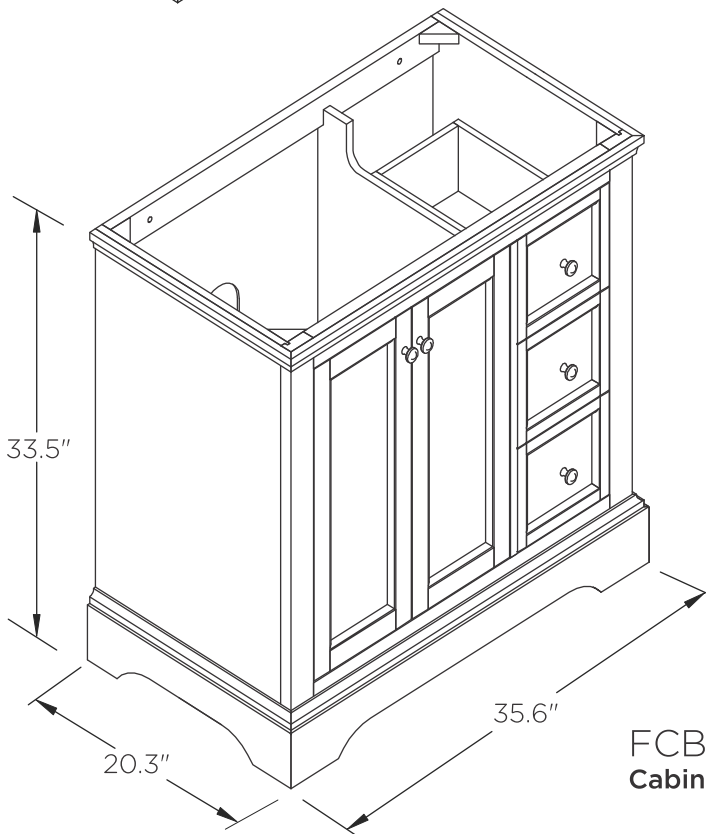

# FVN2436 WINDSOR INSTALLATION GUIDE

FVN2436  
Vanity front

FMR2427  
Mirror front

FCT2036WH-CMB  
Counter Top front

FCB2436  
Cabinet front

FCB2436  
Cabinet back

**NOTE:** All dimensions & specifications are approximate and subject to change without notice.