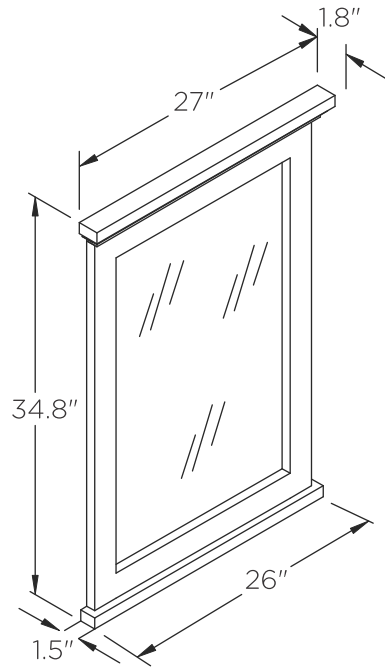

# FVN2436 WINDSOR INSTALLATION GUIDE

FVN2436  
Vanity front

FMR2427  
Mirror front

FCT2036WH-CMB  
Counter Top front

FCB2436  
Cabinet front

FCB2436  
Cabinet back

**NOTE:** All dimensions & specifications are approximate and subject to change without notice.