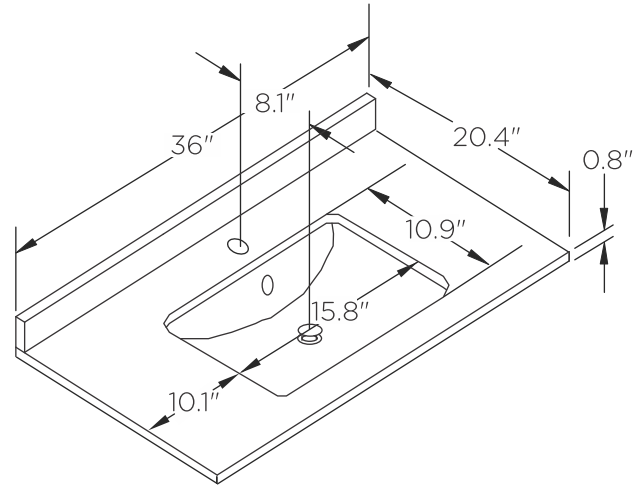

# FVN2436 WINDSOR INSTALLATION GUIDE

FVN2436  
Vanity front

FMR2427  
Mirror front

FCT2036WH-CMB  
Counter Top front

FCB2436  
Cabinet front

FCB2436  
Cabinet back

**NOTE:** All dimensions & specifications are approximate and subject to change without notice.