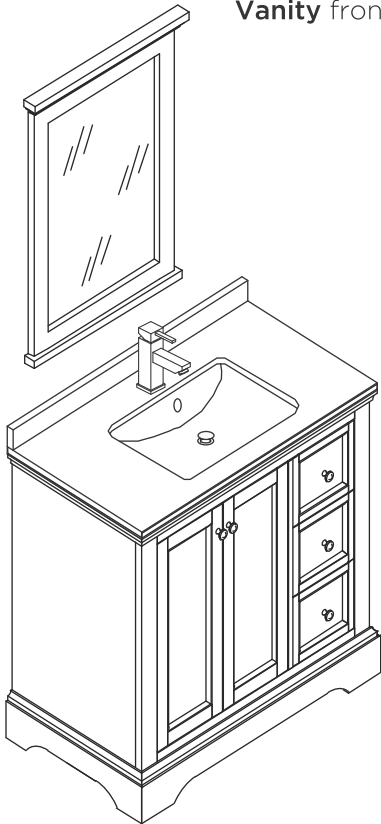

# FVN2436 WINDSOR INSTALLATION GUIDE

FVN2436  
Vanity front

FMR2427  
Mirror front

FCT2036WH-CMB  
Counter Top front

FCB2436  
Cabinet front

FCB2436  
Cabinet back

**NOTE:** All dimensions & specifications are approximate and subject to change without notice.