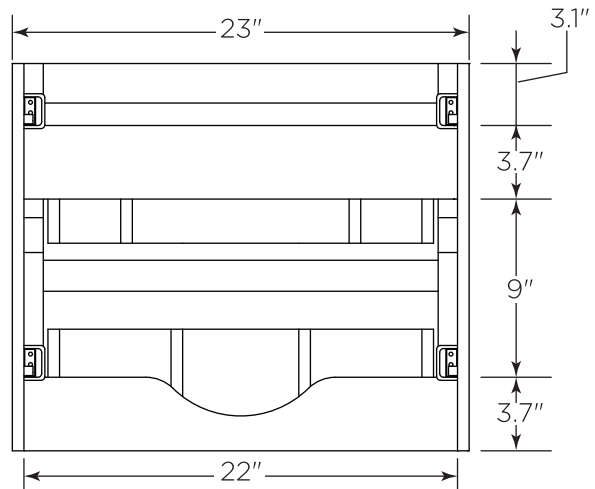

FVN3124ACA FORMOSA INSTALLATION GUIDE

FVN3124ACA
Vanity Front

FMR3120ACA
Mirror Front

FCT2024WH-CMB
Counter Top Front

FCB3124ACA
Cabinet Front

FCB3124ACA
Cabinet Back

NOTE: All dimensions & specifications are approximate and subject to change without notice.