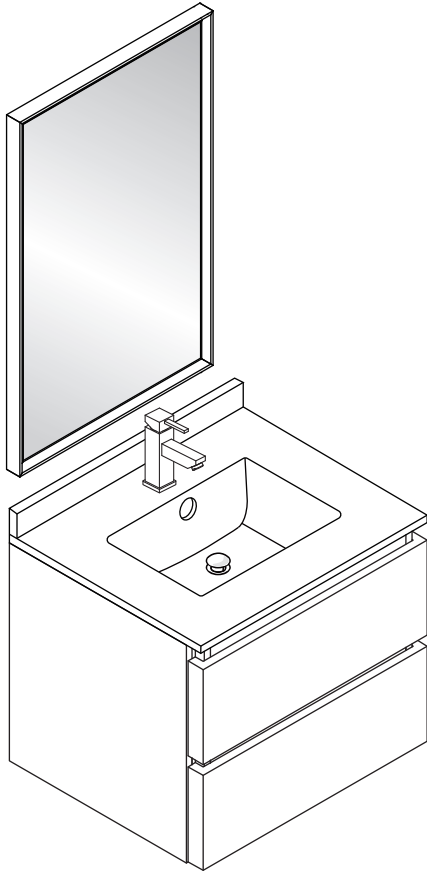

FVN3124ACA FORMOSA INSTALLATION GUIDE

FVN3124ACA
Vanity Front

FMR3120ACA
Mirror Front

FCT2024WH-CMB
Counter Top Front

FCB3124ACA
Cabinet Front

FCB3124ACA
Cabinet Back

NOTE: All dimensions & specifications are approximate and subject to change without notice.