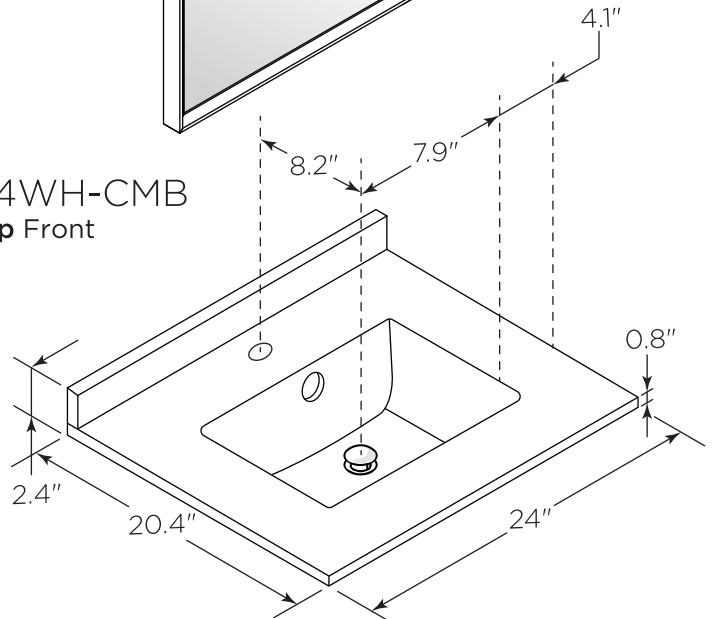

FVN3124ACA FORMOSA INSTALLATION GUIDE

FVN3124ACA
Vanity Front

FMR3120ACA
Mirror Front

FCT2024WH-CMB
Counter Top Front

FCB3124ACA
Cabinet Front

FCB3124ACA
Cabinet Back

NOTE: All dimensions & specifications are approximate and subject to change without notice.