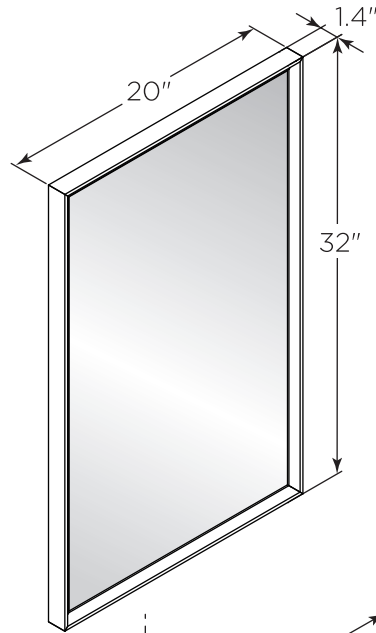

FVN3124ACA FORMOSA INSTALLATION GUIDE

FVN3124ACA
Vanity Front

FMR3120ACA
Mirror Front

FCT2024WH-CMB
Counter Top Front

FCB3124ACA
Cabinet Front

FCB3124ACA
Cabinet Back

NOTE: All dimensions & specifications are approximate and subject to change without notice.