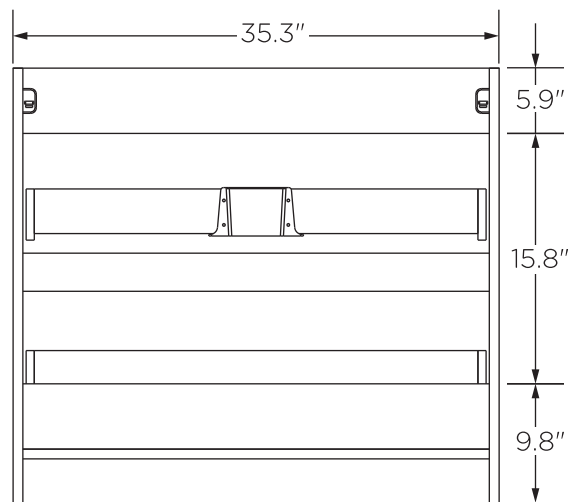

FVN9136 SENZA INSTALLATION GUIDE

FVN9136
Vanity Front

FMC8090
Medicine Cabinet Front

FVS9036WH
Counter Top Front

FCB9136
Cabinet Front

FCB9136
Cabinet Back

NOTE: All dimensions & specifications are approximate and subject to change without notice.