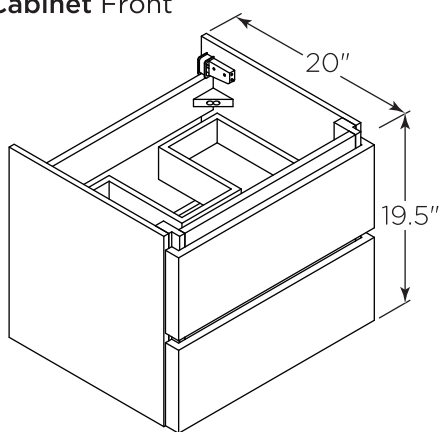

FVN31-122412ACA-FC

FORMOSA

INSTALLATION GUIDE

FVN31-122412ACA-FC
Vanity Front

FMR3120ACA
Mirror Front

FCT2048WH-S-CMB
Counter Top Front

FST3113AC (X2)
Cabinet Front

FCB3124ACA
Cabinet Front

FCB3124ACA
Cabinet Back

FST3113ACA
Cabinet Back

FCB3125ACA
Cabinet Front

FCB3125ACA
Cabinet Back

NOTE: All dimensions & specifications are approximate and subject to change without notice.