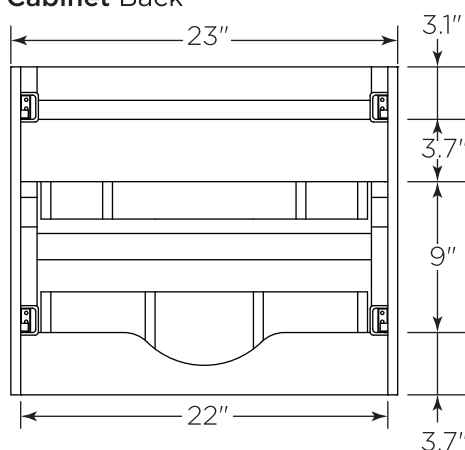

FVN31-122412ACA-FC

FORMOSA

INSTALLATION GUIDE

FVN31-122412ACA-FC
Vanity Front

FMR3120ACA
Mirror Front

FCT2048WH-S-CMB
Counter Top Front

FST3113AC (X2)
Cabinet Front

FCB3124ACA
Cabinet Front

FCB3124ACA
Cabinet Back

FST3113ACA
Cabinet Back

FCB3125ACA
Cabinet Front

FCB3125ACA
Cabinet Back

NOTE: All dimensions & specifications are approximate and subject to change without notice.