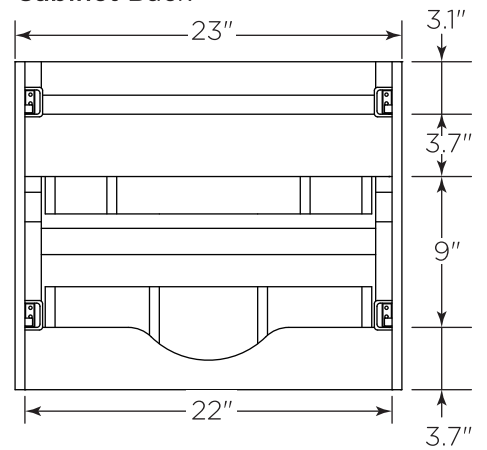

FVN3124ACA-FC FORMOSA INSTALLATION GUIDE

FVN3124ACA-FC
Vanity Front

FMR3120ACA
Mirror Front

FCT2024WH-CMB
Counter Top Front

FCB3124ACA
Cabinet Front

FCB3124ACA
Cabinet Back

FCB3125ACA
Cabinet Front

FCB3125ACA
Cabinet Back

NOTE: All dimensions & specifications are approximate and subject to change without notice.