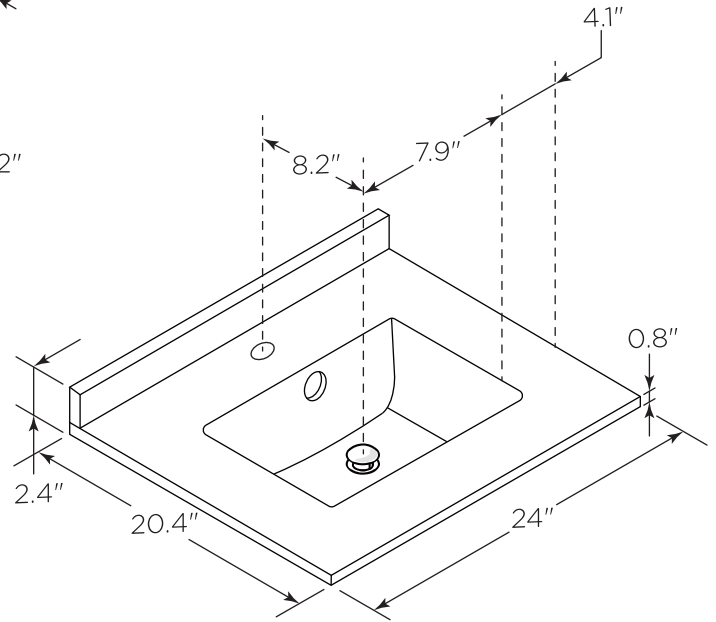

FVN3124ACA-FC FORMOSA INSTALLATION GUIDE

FVN3124ACA-FC
Vanity Front

FMR3120ACA
Mirror Front

FCT2024WH-CMB
Counter Top Front

FCB3124ACA
Cabinet Front

FCB3124ACA
Cabinet Back

FCB3125ACA
Cabinet Front

FCB3125ACA
Cabinet Back

NOTE: All dimensions & specifications are approximate and subject to change without notice.