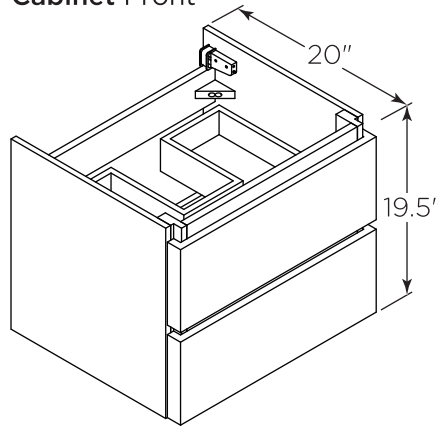

FVN3124ACA-FC FORMOSA INSTALLATION GUIDE

FVN3124ACA-FC
Vanity Front

FMR3120ACA
Mirror Front

FCT2024WH-CMB
Counter Top Front

FCB3124ACA
Cabinet Front

FCB3124ACA
Cabinet Back

FCB3125ACA
Cabinet Front

FCB3125ACA
Cabinet Back

NOTE: All dimensions & specifications are approximate and subject to change without notice.