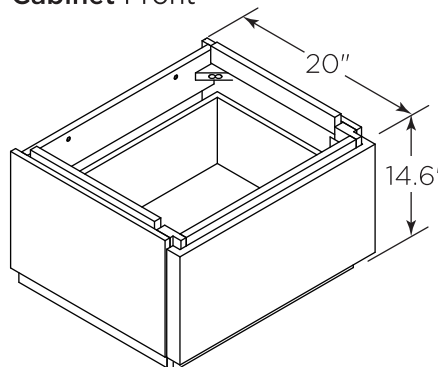

FVN3124ACA-FC FORMOSA INSTALLATION GUIDE

FVN3124ACA-FC
Vanity Front

FMR3120ACA
Mirror Front

FCT2024WH-CMB
Counter Top Front

FCB3124ACA
Cabinet Front

FCB3124ACA
Cabinet Back

FCB3125ACA
Cabinet Front

FCB3125ACA
Cabinet Back

NOTE: All dimensions & specifications are approximate and subject to change without notice.