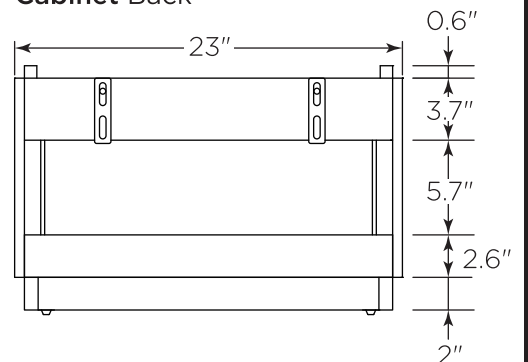

FVN3124ACA-FC FORMOSA INSTALLATION GUIDE

FVN3124ACA-FC
Vanity Front

FMR3120ACA
Mirror Front

FCT2024WH-CMB
Counter Top Front

FCB3124ACA
Cabinet Front

FCB3124ACA
Cabinet Back

FCB3125ACA
Cabinet Front

FCB3125ACA
Cabinet Back

NOTE: All dimensions & specifications are approximate and subject to change without notice.