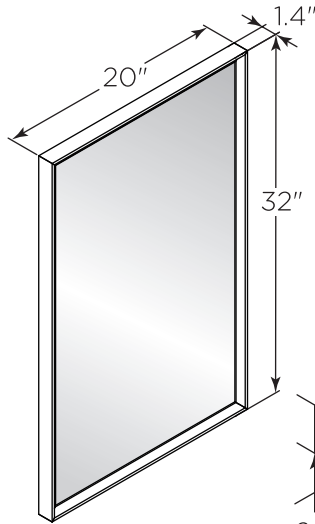

FVN3124ACA-FC FORMOSA INSTALLATION GUIDE

FVN3124ACA-FC
Vanity Front

FMR3120ACA
Mirror Front

FCT2024WH-CMB
Counter Top Front

FCB3124ACA
Cabinet Front

FCB3124ACA
Cabinet Back

FCB3125ACA
Cabinet Front

FCB3125ACA
Cabinet Back