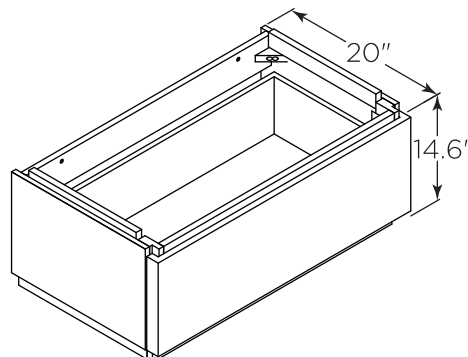

# FVN31-3636ACA-FC FORMOSA INSTALLATION GUIDE

FVN31-3636ACA-FC  
Vanity Front

FMR3132ACA (X2)  
Mirror Front

FCT2073WH-D-CMB  
Counter Top Front

FCB3136ACA (X2)  
Cabinet Front

FCB3136ACA  
Cabinet Back

FCB3137ACA (X2)  
Cabinet Front

FCB3137ACA  
Cabinet Back

**NOTE:** All dimensions & specifications are approximate and subject to change without notice.