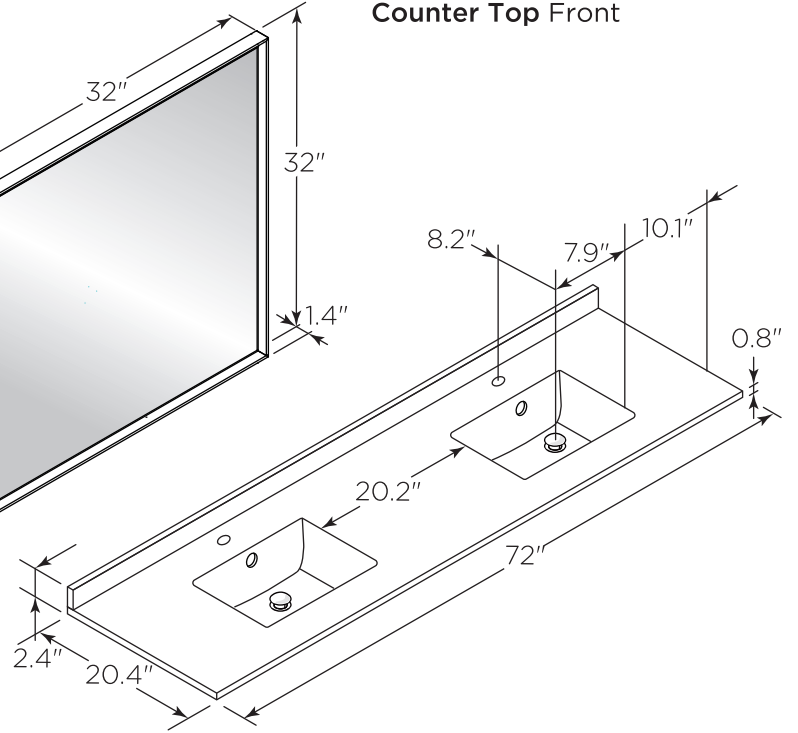

# FVN31-3636ACA-FC FORMOSA INSTALLATION GUIDE

FVN31-3636ACA-FC  
Vanity Front

FMR3132ACA (X2)  
Mirror Front

FCT2073WH-D-CMB  
Counter Top Front

FCB3136ACA (X2)  
Cabinet Front

FCB3136ACA  
Cabinet Back

FCB3137ACA (X2)  
Cabinet Front

FCB3137ACA  
Cabinet Back

**NOTE:** All dimensions & specifications are approximate and subject to change without notice.