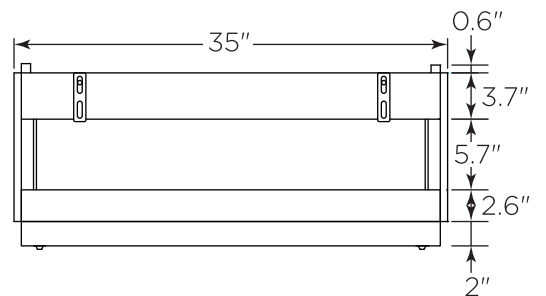

# FVN31-3636ACA-FC FORMOSA INSTALLATION GUIDE

FVN31-3636ACA-FC  
Vanity Front

FMR3132ACA (X2)  
Mirror Front

FCT2073WH-D-CMB  
Counter Top Front

FCB3136ACA (X2)  
Cabinet Front

FCB3136ACA  
Cabinet Back

FCB3137ACA (X2)  
Cabinet Front

FCB3137ACA  
Cabinet Back

**NOTE:** All dimensions & specifications are approximate and subject to change without notice.