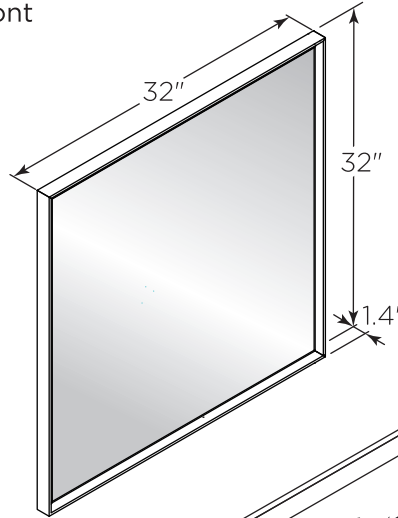

# FVN31-3636ACA-FC FORMOSA INSTALLATION GUIDE

FVN31-3636ACA-FC  
Vanity Front

FMR3132ACA (X2)  
Mirror Front

FCT2073WH-D-CMB  
Counter Top Front

FCB3136ACA (X2)  
Cabinet Front

FCB3136ACA  
Cabinet Back

FCB3137ACA (X2)  
Cabinet Front

FCB3137ACA  
Cabinet Back

**NOTE:** All dimensions & specifications are approximate and subject to change without notice.