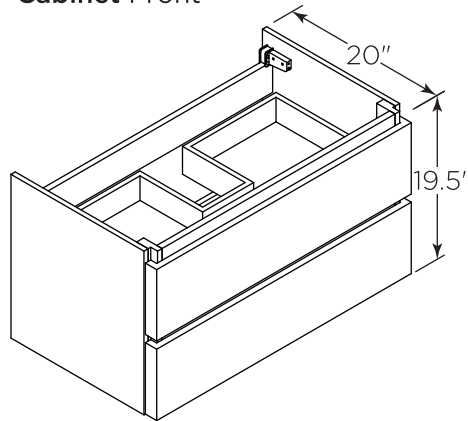

# FVN31-3636ACA-FC FORMOSA INSTALLATION GUIDE

FVN31-3636ACA-FC  
Vanity Front

FMR3132ACA (X2)  
Mirror Front

FCT2073WH-D-CMB  
Counter Top Front

FCB3136ACA (X2)  
Cabinet Front

FCB3136ACA  
Cabinet Back

FCB3137ACA (X2)  
Cabinet Front

FCB3137ACA  
Cabinet Back

**NOTE:** All dimensions & specifications are approximate and subject to change without notice.