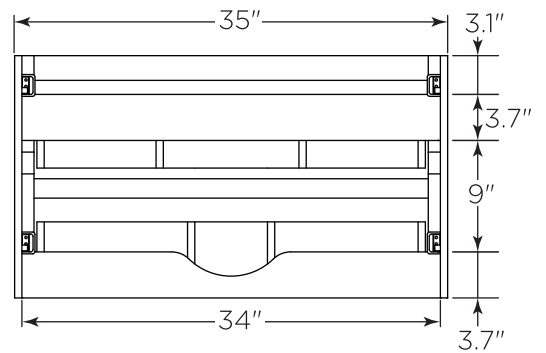

# FVN31-3636ACA-FC FORMOSA INSTALLATION GUIDE

FVN31-3636ACA-FC  
Vanity Front

FMR3132ACA (X2)  
Mirror Front

FCT2073WH-D-CMB  
Counter Top Front

FCB3136ACA (X2)  
Cabinet Front

FCB3136ACA  
Cabinet Back

FCB3137ACA (X2)  
Cabinet Front

FCB3137ACA  
Cabinet Back

**NOTE:** All dimensions & specifications are approximate and subject to change without notice.