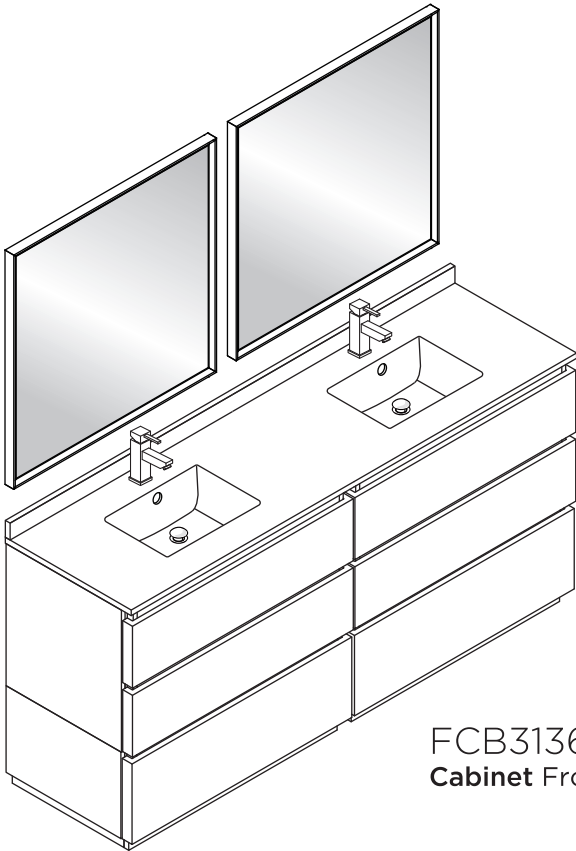

# FVN31-3636ACA-FC FORMOSA INSTALLATION GUIDE

FVN31-3636ACA-FC  
Vanity Front

FMR3132ACA (X2)  
Mirror Front

FCT2073WH-D-CMB  
Counter Top Front

FCB3136ACA (X2)  
Cabinet Front

FCB3136ACA  
Cabinet Back

FCB3137ACA (X2)  
Cabinet Front

FCB3137ACA  
Cabinet Back

**NOTE:** All dimensions & specifications are approximate and subject to change without notice.