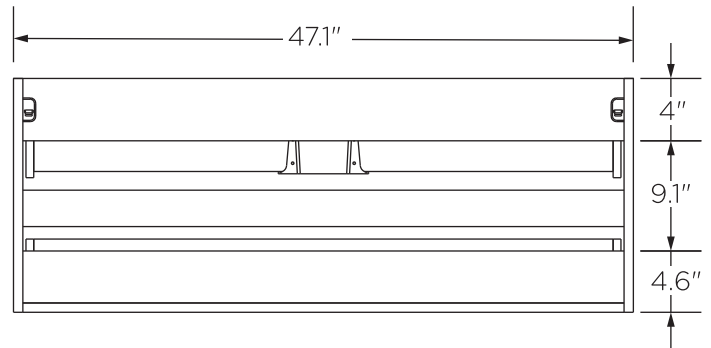

FVN9048 SENZA INSTALLATION GUIDE

FVN9048
Vanity Front

FMC8010
Medicine Cabinet Front

FVS9048WH
Counter Top Front

FCB9048
Cabinet Front

FCB9048
Cabinet Back

NOTE: All dimensions & specifications are approximate and subject to change without notice.