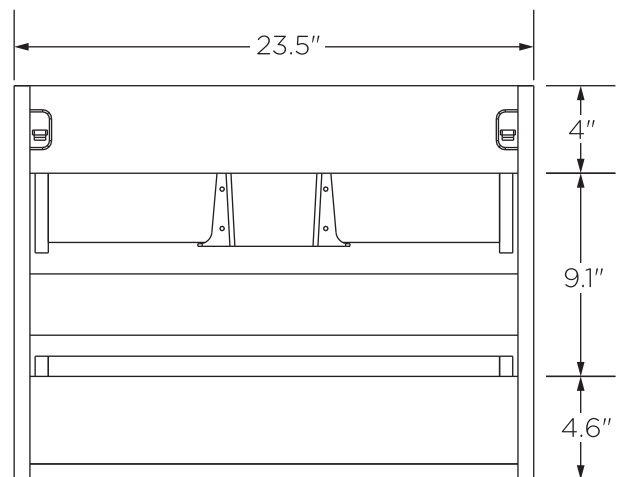

FVN9024 SENZA INSTALLATION GUIDE

FVN9024
Vanity Front

FMC8058
Medicine Cabinet Front

FVS9024WH
Counter Top Front

FCB9024
Cabinet Front

FCB9024
Cabinet Back

NOTE: All dimensions & specifications are approximate and subject to change without notice.