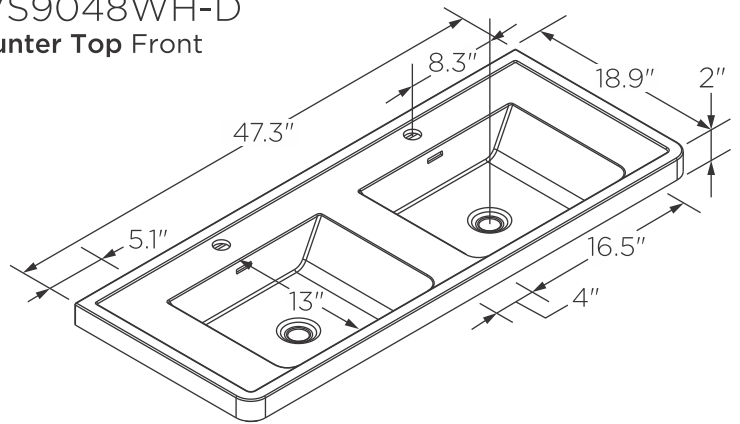

**FVN9148-D**  
**SENZA**  
 INSTALLATION GUIDE

FVN9148-D  
 Vanity Front

FMC8010  
 Medicine Cabinet Front

FVS9048WH-D  
 Counter Top Front

FCB9148-D  
 Cabinet Front

FCB9148-D  
 Cabinet Back

**NOTE:** All dimensions & specifications are approximate and subject to change without notice.