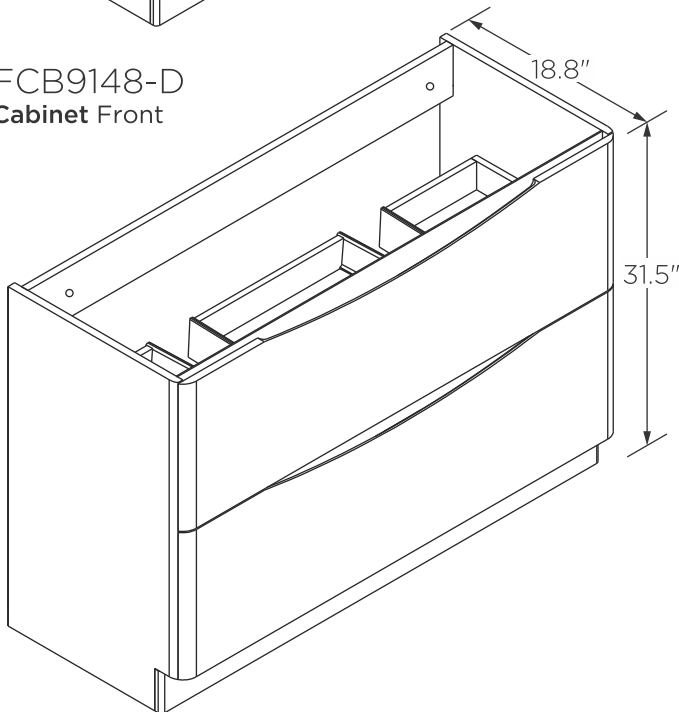

**FVN9148-D**  
**SENZA**  
 INSTALLATION GUIDE

FVN9148-D  
 Vanity Front

FMC8010  
 Medicine Cabinet Front

FVS9048WH-D  
 Counter Top Front

FCB9148-D  
 Cabinet Front

FCB9148-D  
 Cabinet Back

**NOTE:** All dimensions & specifications are approximate and subject to change without notice.