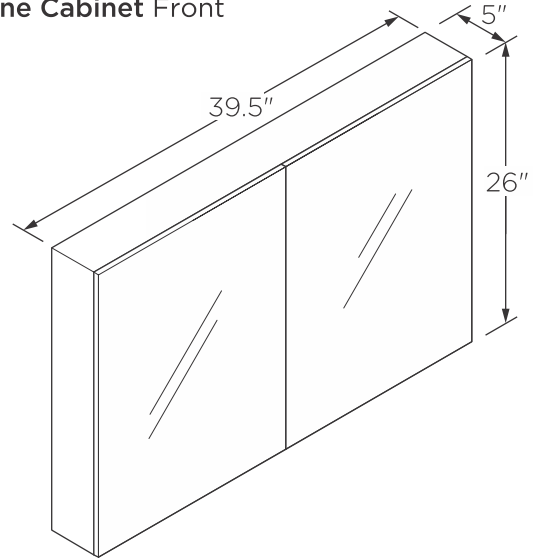

**FVN9148-D**  
**SENZA**  
 INSTALLATION GUIDE

FVN9148-D  
 Vanity Front

FMC8010  
 Medicine Cabinet Front

FVS9048WH-D  
 Counter Top Front

FCB9148-D  
 Cabinet Front

FCB9148-D  
 Cabinet Back

**NOTE:** All dimensions & specifications are approximate and subject to change without notice.