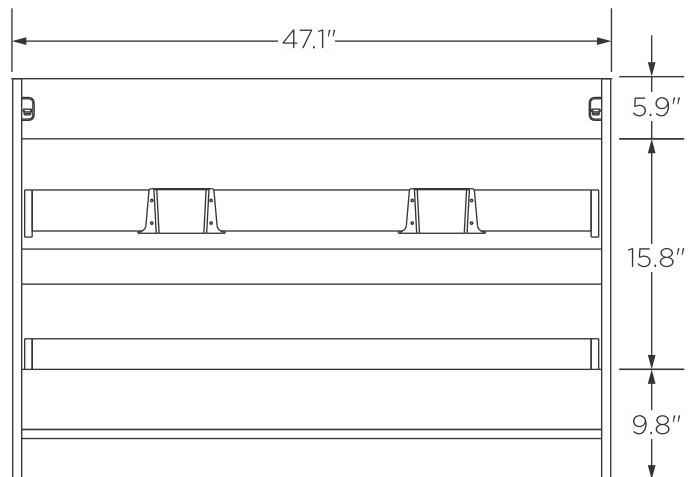

**FVN9148-D**  
**SENZA**  
 INSTALLATION GUIDE

FVN9148-D  
 Vanity Front

FMC8010  
 Medicine Cabinet Front

FVS9048WH-D  
 Counter Top Front

FCB9148-D  
 Cabinet Front

FCB9148-D  
 Cabinet Back

**NOTE:** All dimensions & specifications are approximate and subject to change without notice.