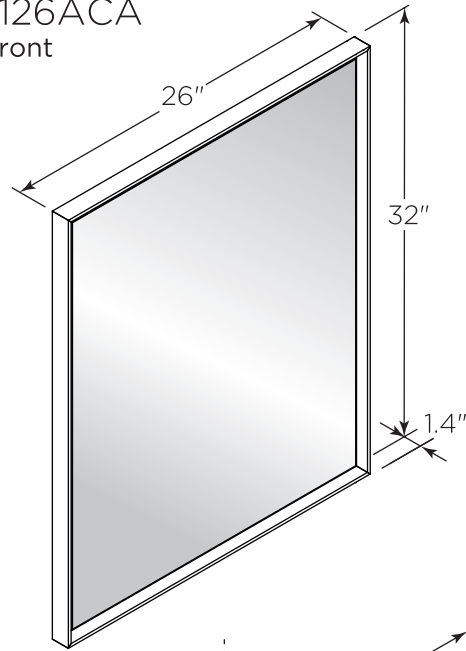

FVN3130ACA FORMOSA INSTALLATION GUIDE

FVN3130ACA
Vanity Front

FMR3126ACA
Mirror Front

FCT2030WH-CMB
Counter Top Front

FCB3130ACA
Cabinet Front

FCB3130ACA
Cabinet Back

NOTE: All dimensions & specifications are approximate and subject to change without notice.