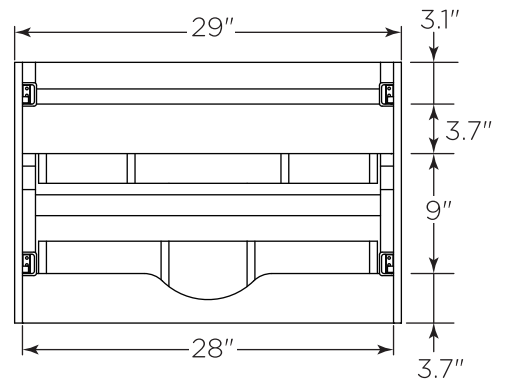

# FVN3130ACA-FS FORMOSA INSTALLATION GUIDE

FVN3130ACA-FS  
Vanity Front

FMR3126ACA  
Mirror Front

FCT2030WH-CMB  
Counter Top Front

FCB3130ACA  
Cabinet Front

FCB3130ACA  
Cabinet Back

FSF3130ACA  
Cabinet Front

FSF3130ACA  
Cabinet Back

**NOTE:** All dimensions & specifications are approximate and subject to change without notice.