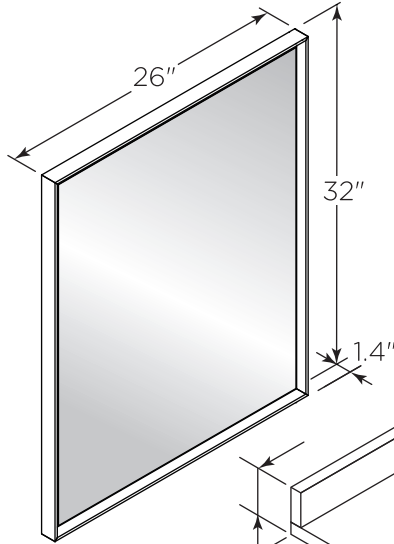

# FVN3130ACA-FS FORMOSA INSTALLATION GUIDE

FVN3130ACA-FS  
Vanity Front

FMR3126ACA  
Mirror Front

FCT2030WH-CMB  
Counter Top Front

FCB3130ACA  
Cabinet Front

FCB3130ACA  
Cabinet Back

FSF3130ACA  
Cabinet Front

FSF3130ACA  
Cabinet Back

**NOTE:** All dimensions & specifications are approximate and subject to change without notice.