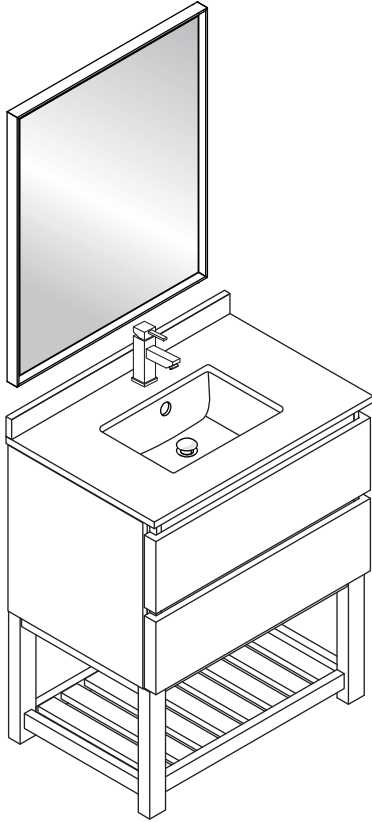

# FVN3130ACA-FS FORMOSA INSTALLATION GUIDE

FVN3130ACA-FS  
Vanity Front

FMR3126ACA  
Mirror Front

FCT2030WH-CMB  
Counter Top Front

FCB3130ACA  
Cabinet Front

FCB3130ACA  
Cabinet Back

FSF3130ACA  
Cabinet Front

FSF3130ACA  
Cabinet Back

**NOTE:** All dimensions & specifications are approximate and subject to change without notice.