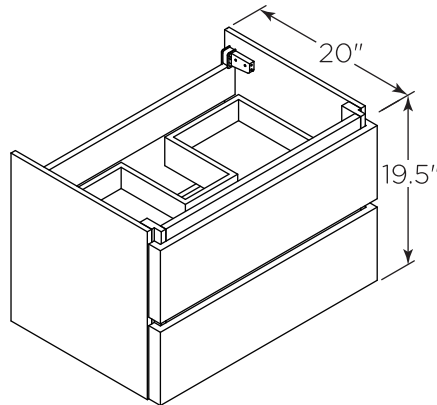

# FVN3130ACA-FS FORMOSA INSTALLATION GUIDE

FVN3130ACA-FS  
Vanity Front

FMR3126ACA  
Mirror Front

FCT2030WH-CMB  
Counter Top Front

FCB3130ACA  
Cabinet Front

FCB3130ACA  
Cabinet Back

FSF3130ACA  
Cabinet Front

FSF3130ACA  
Cabinet Back

**NOTE:** All dimensions & specifications are approximate and subject to change without notice.