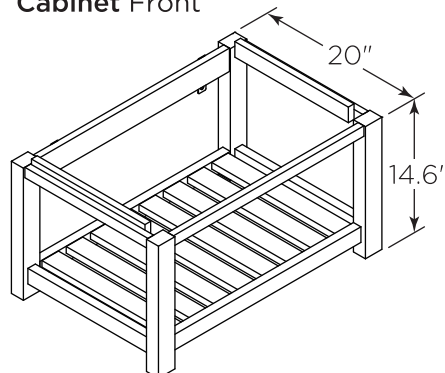

# FVN3130ACA-FS FORMOSA INSTALLATION GUIDE

FVN3130ACA-FS  
Vanity Front

FMR3126ACA  
Mirror Front

FCT2030WH-CMB  
Counter Top Front

FCB3130ACA  
Cabinet Front

FCB3130ACA  
Cabinet Back

FSF3130ACA  
Cabinet Front

FSF3130ACA  
Cabinet Back

**NOTE:** All dimensions & specifications are approximate and subject to change without notice.