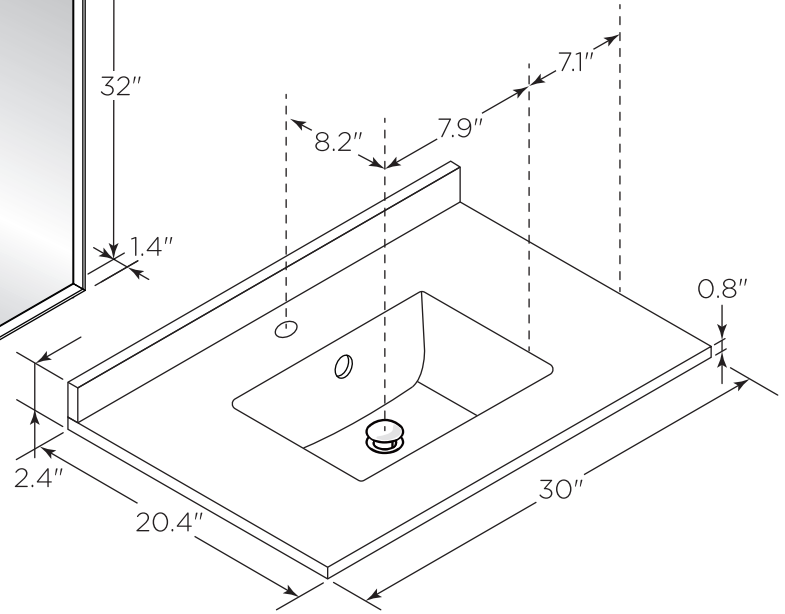

# FVN3130ACA-FS FORMOSA INSTALLATION GUIDE

FVN3130ACA-FS  
Vanity Front

FMR3126ACA  
Mirror Front

FCT2030WH-CMB  
Counter Top Front

FCB3130ACA  
Cabinet Front

FCB3130ACA  
Cabinet Back

FSF3130ACA  
Cabinet Front

FSF3130ACA  
Cabinet Back

**NOTE:** All dimensions & specifications are approximate and subject to change without notice.