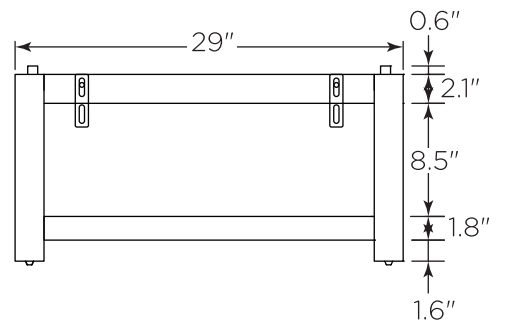

# FVN3130ACA-FS FORMOSA INSTALLATION GUIDE

FVN3130ACA-FS  
Vanity Front

FMR3126ACA  
Mirror Front

FCT2030WH-CMB  
Counter Top Front

FCB3130ACA  
Cabinet Front

FCB3130ACA  
Cabinet Back

FSF3130ACA  
Cabinet Front

FSF3130ACA  
Cabinet Back

**NOTE:** All dimensions & specifications are approximate and subject to change without notice.