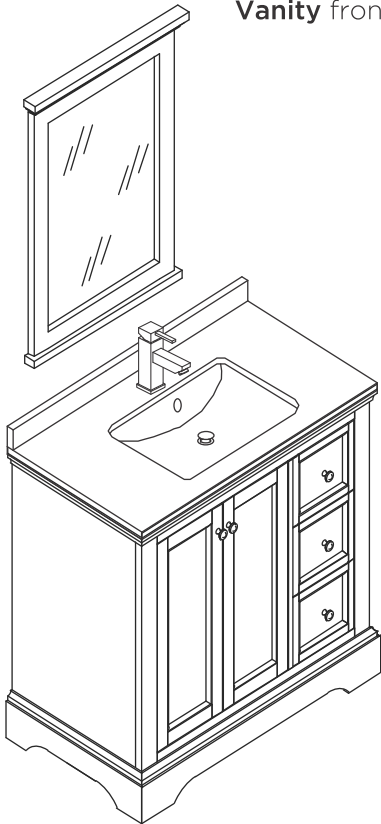

FVN2436 WINDSOR INSTALLATION GUIDE

FVN2436
Vanity front

FMR2427
Mirror front

FCT2036WH-CMB
Counter Top front

FCB2436
Cabinet back

FCB2436
Cabinet front

NOTE: All dimensions & specifications are approximate and subject to change without notice.