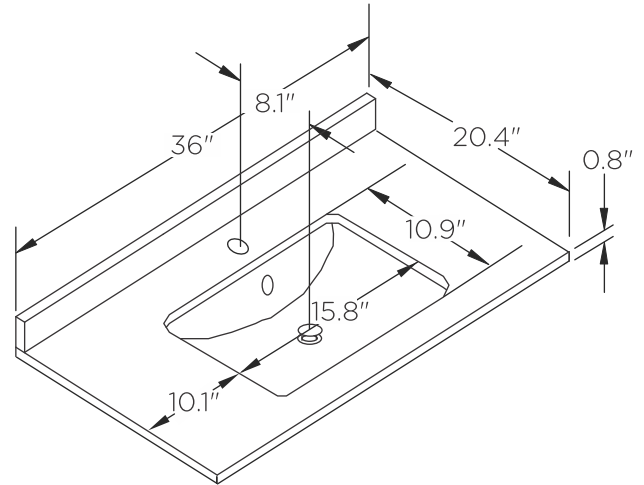

FVN2436 WINDSOR INSTALLATION GUIDE

FVN2436
Vanity front

FMR2427
Mirror front

FCT2036WH-CMB
Counter Top front

FCB2436
Cabinet back

FCB2436
Cabinet front

NOTE: All dimensions & specifications are approximate and subject to change without notice.