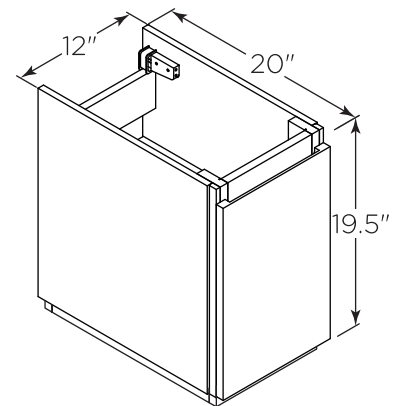

FVN31-301230ACA

FORMOSA

INSTALLATION GUIDE

FVN31-301230ACA
Vanity Front

FMR3126ACA (X2)
Mirror Front

FCT2072WH-D-CMB
Counter Top Front

FST3112ACA
Cabinet Front

FCB3130ACA (X2)
Cabinet Front

FCB3130ACA
Cabinet Back

FST3112ACA
Cabinet Back

NOTE: All dimensions & specifications are approximate and subject to change without notice.