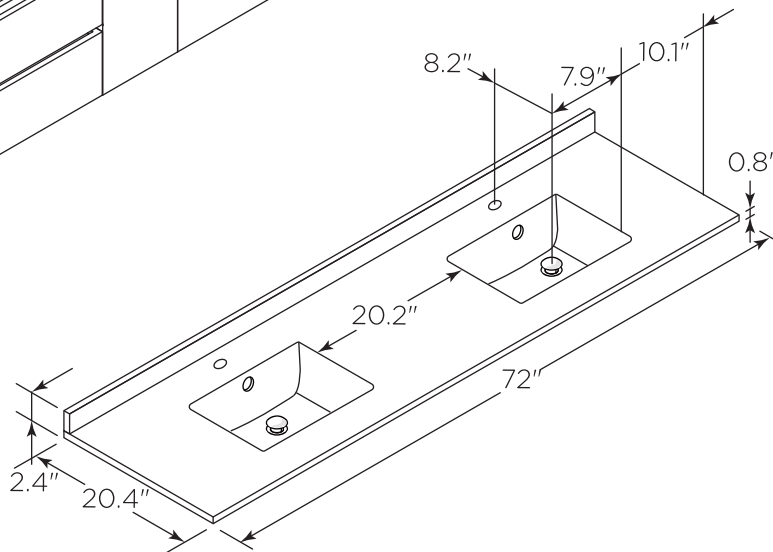

FVN31-301230ACA

FORMOSA

INSTALLATION GUIDE

FVN31-301230ACA
Vanity Front

FMR3126ACA (X2)
Mirror Front

FCT2072WH-D-CMB
Counter Top Front

FST3112ACA
Cabinet Front

FCB3130ACA (X2)
Cabinet Front

FCB3130ACA
Cabinet Back

FST3112ACA
Cabinet Back

NOTE: All dimensions & specifications are approximate and subject to change without notice.