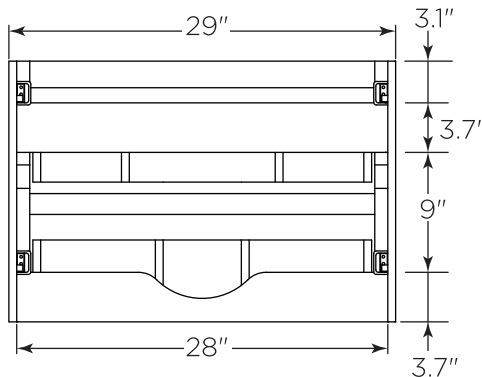

FVN31-301230ACA

FORMOSA

INSTALLATION GUIDE

FVN31-301230ACA
Vanity Front

FMR3126ACA (X2)
Mirror Front

FCT2072WH-D-CMB
Counter Top Front

FST3112ACA
Cabinet Front

FCB3130ACA (X2)
Cabinet Front

FCB3130ACA
Cabinet Back

FST3112ACA
Cabinet Back

NOTE: All dimensions & specifications are approximate and subject to change without notice.