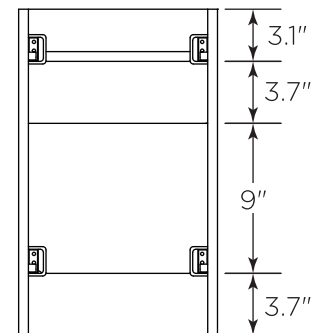

FVN31-301230ACA

FORMOSA

INSTALLATION GUIDE

FVN31-301230ACA
Vanity Front

FMR3126ACA (X2)
Mirror Front

FCT2072WH-D-CMB
Counter Top Front

FST3112ACA
Cabinet Front

FCB3130ACA (X2)
Cabinet Front

FCB3130ACA
Cabinet Back

FST3112ACA
Cabinet Back

NOTE: All dimensions & specifications are approximate and subject to change without notice.