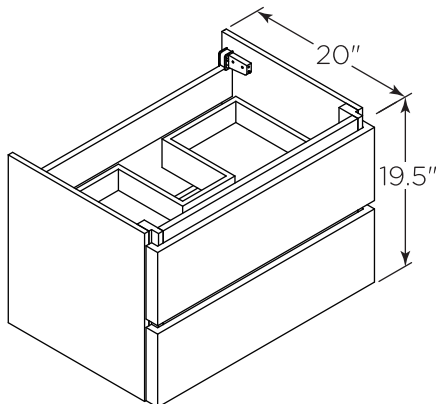

FVN31-301230ACA

FORMOSA

INSTALLATION GUIDE

FVN31-301230ACA
Vanity Front

FMR3126ACA (X2)
Mirror Front

FCT2072WH-D-CMB
Counter Top Front

FST3112ACA
Cabinet Front

FCB3130ACA (X2)
Cabinet Front

FCB3130ACA
Cabinet Back

FST3112ACA
Cabinet Back

NOTE: All dimensions & specifications are approximate and subject to change without notice.