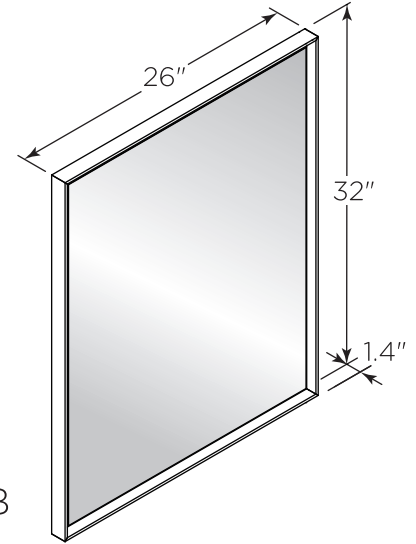

FVN31-301230ACA

FORMOSA

INSTALLATION GUIDE

FVN31-301230ACA
Vanity Front

FMR3126ACA (X2)
Mirror Front

FCT2072WH-D-CMB
Counter Top Front

FST3112ACA
Cabinet Front

FCB3130ACA (X2)
Cabinet Front

FCB3130ACA
Cabinet Back

FST3112ACA
Cabinet Back

NOTE: All dimensions & specifications are approximate and subject to change without notice.