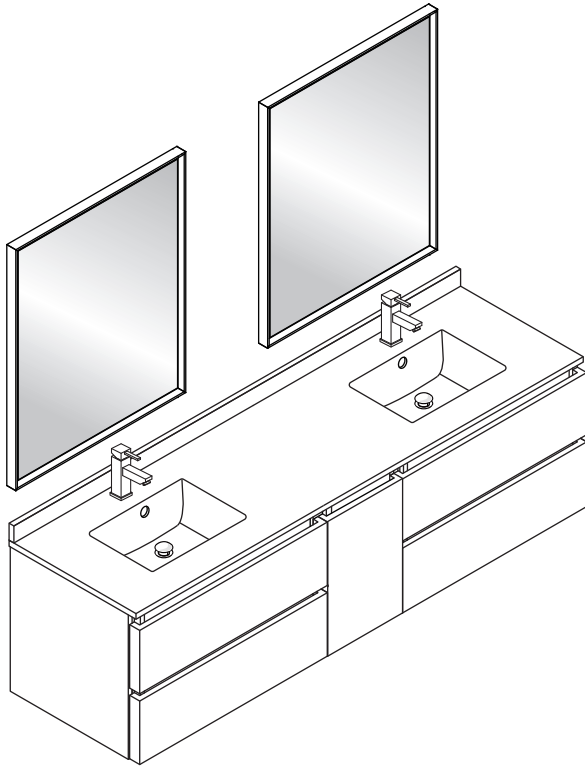

FVN31-301230ACA

FORMOSA

INSTALLATION GUIDE

FVN31-301230ACA
Vanity Front

FMR3126ACA (X2)
Mirror Front

FCT2072WH-D-CMB
Counter Top Front

FST3112ACA
Cabinet Front

FCB3130ACA (X2)
Cabinet Front

FCB3130ACA
Cabinet Back

FST3112ACA
Cabinet Back

NOTE: All dimensions & specifications are approximate and subject to change without notice.