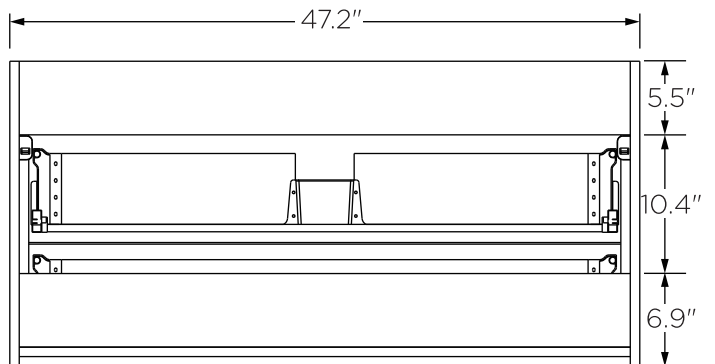

**FVN9248**  
**SENZA**  
**INSTALLATION GUIDE**

**FVN9248**  
**Vanity Front**

**FMC8010**  
**Medicine Cabinet Front**

**FVS9248WH**  
**Counter Top Front**

**FCB9248**  
**Cabinet Front**

**FCB9248**  
**Cabinet Back**

**NOTE:** All dimensions & specifications are approximate and subject to change without notice.