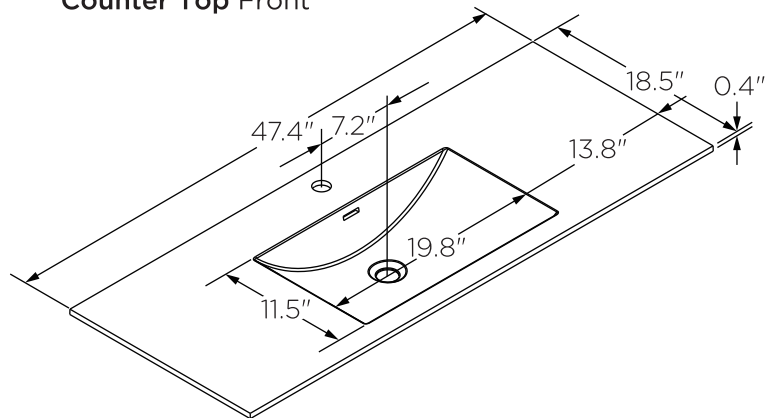

**FVN9248**  
**SENZA**  
**INSTALLATION GUIDE**

**FVN9248**  
**Vanity Front**

**FMC8010**  
**Medicine Cabinet Front**

**FVS9248WH**  
**Counter Top Front**

**FCB9248**  
**Cabinet Front**

**FCB9248**  
**Cabinet Back**

**NOTE:** All dimensions & specifications are approximate and subject to change without notice.