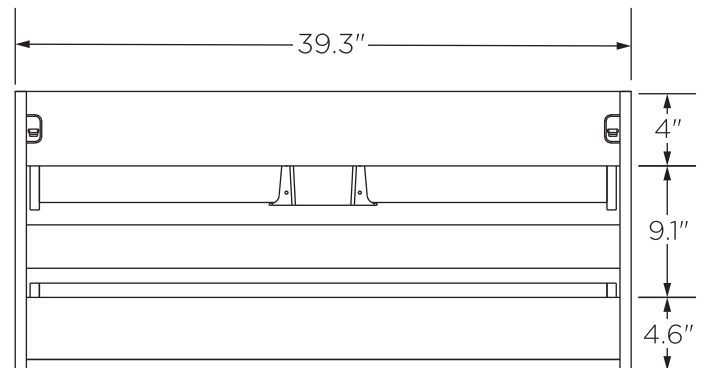

# FVN9040 SENZA INSTALLATION GUIDE

FVN9040  
Vanity Front

FMC8010  
Medicine Cabinet Front

FVS9040WH  
Counter Top Front

FCB9040  
Cabinet Front

FCB9040  
Cabinet Back

**NOTE:** All dimensions & specifications are approximate and subject to change without notice.