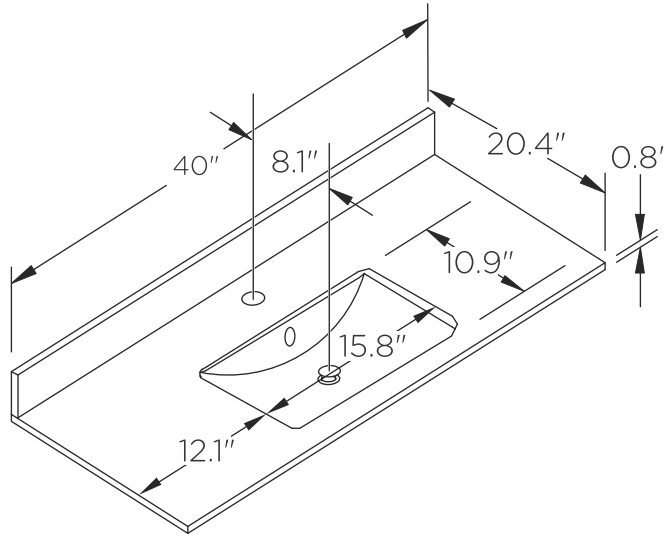

FVN2440 WINDSOR

INSTALLATION GUIDE

FCT2040WH-CMB
Counter Top front

FMR2430
Mirror front

FVN2440
Vanity front

FCB2440
Cabinet back

FCB2440
Cabinet front

NOTE: All dimensions & specifications are approximate and subject to change without notice.