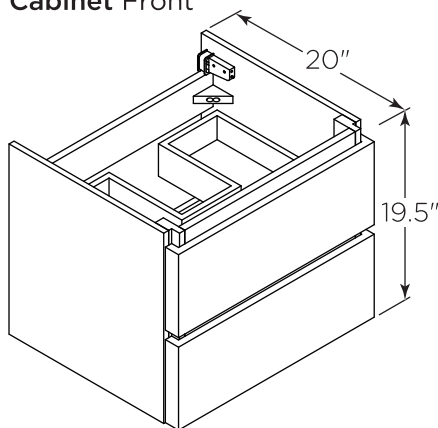

FVN31-2424ACA-FC FORMOSA INSTALLATION GUIDE

FVN31-2424ACA-FC
Vanity Front

FMR3120ACA (X2)
Mirror Front

FCT2048WH-D-CMB
Counter Top Front

FCB3124ACA (X2)
Cabinet Front

FCB3124ACA
Cabinet Back

FCB3125ACA (X2)
Cabinet Front

FCB3125ACA
Cabinet Back

NOTE: All dimensions & specifications are approximate and subject to change without notice.