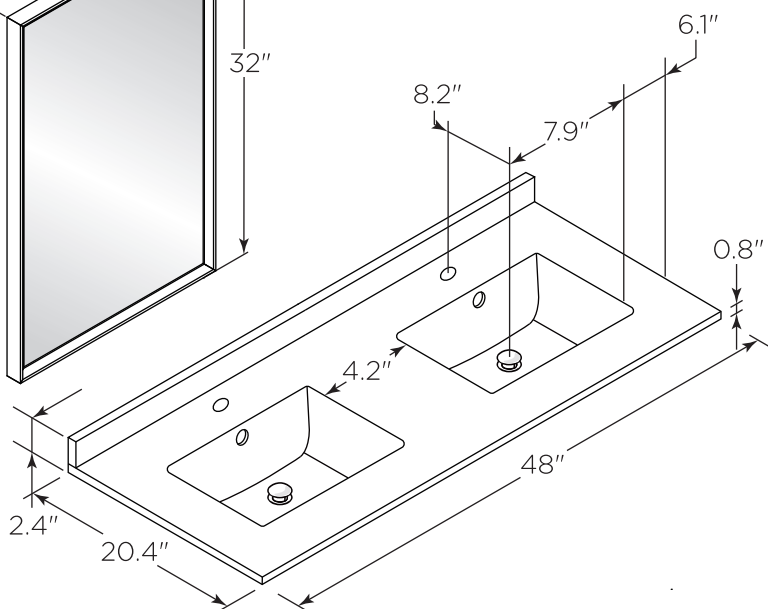

FVN31-2424ACA-FC FORMOSA INSTALLATION GUIDE

FVN31-2424ACA-FC
Vanity Front

FMR3120ACA (X2)
Mirror Front

FCT2048WH-D-CMB
Counter Top Front

FCB3124ACA (X2)
Cabinet Front

FCB3124ACA
Cabinet Back

FCB3125ACA (X2)
Cabinet Front

FCB3125ACA
Cabinet Back

NOTE: All dimensions & specifications are approximate and subject to change without notice.