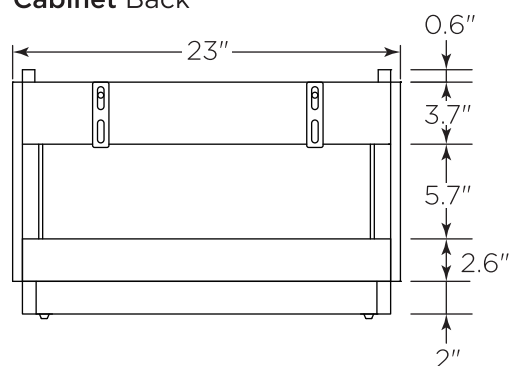

FVN31-2424ACA-FC FORMOSA INSTALLATION GUIDE

FVN31-2424ACA-FC
Vanity Front

FMR3120ACA (X2)
Mirror Front

FCT2048WH-D-CMB
Counter Top Front

FCB3124ACA (X2)
Cabinet Front

FCB3124ACA
Cabinet Back

FCB3125ACA (X2)
Cabinet Front

FCB3125ACA
Cabinet Back

NOTE: All dimensions & specifications are approximate and subject to change without notice.