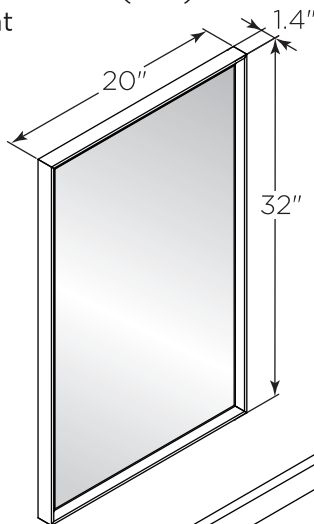

FVN31-2424ACA-FC FORMOSA INSTALLATION GUIDE

FVN31-2424ACA-FC
Vanity Front

FMR3120ACA (X2)
Mirror Front

FCT2048WH-D-CMB
Counter Top Front

FCB3124ACA (X2)
Cabinet Front

FCB3124ACA
Cabinet Back

FCB3125ACA (X2)
Cabinet Front

FCB3125ACA
Cabinet Back

NOTE: All dimensions & specifications are approximate and subject to change without notice.