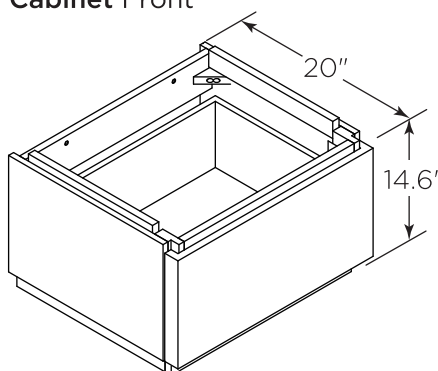

FVN31-2424ACA-FC FORMOSA INSTALLATION GUIDE

FVN31-2424ACA-FC
Vanity Front

FMR3120ACA (X2)
Mirror Front

FCT2048WH-D-CMB
Counter Top Front

FCB3124ACA (X2)
Cabinet Front

FCB3124ACA
Cabinet Back

FCB3125ACA (X2)
Cabinet Front

FCB3125ACA
Cabinet Back

NOTE: All dimensions & specifications are approximate and subject to change without notice.