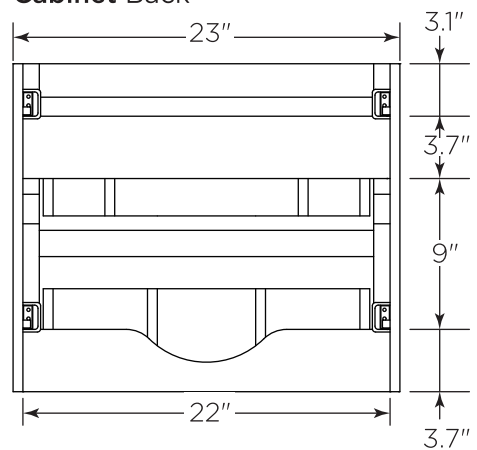

FVN31-2424ACA-FC FORMOSA INSTALLATION GUIDE

FVN31-2424ACA-FC
Vanity Front

FMR3120ACA (X2)
Mirror Front

FCT2048WH-D-CMB
Counter Top Front

FCB3124ACA (X2)
Cabinet Front

FCB3124ACA
Cabinet Back

FCB3125ACA (X2)
Cabinet Front

FCB3125ACA
Cabinet Back

NOTE: All dimensions & specifications are approximate and subject to change without notice.