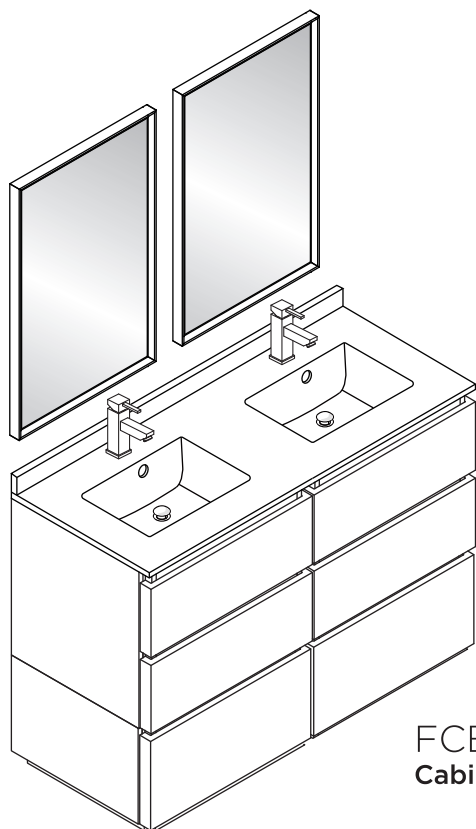

FVN31-2424ACA-FC FORMOSA INSTALLATION GUIDE

FVN31-2424ACA-FC
Vanity Front

FMR3120ACA (X2)
Mirror Front

FCT2048WH-D-CMB
Counter Top Front

FCB3124ACA (X2)
Cabinet Front

FCB3124ACA
Cabinet Back

FCB3125ACA (X2)
Cabinet Front

FCB3125ACA
Cabinet Back

NOTE: All dimensions & specifications are approximate and subject to change without notice.