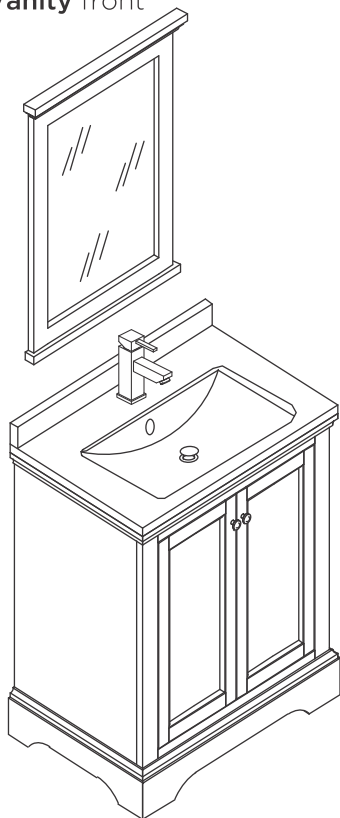

# FVN2430 WINDSOR

INSTALLATION GUIDE

FVN2430  
Vanity front

FMR2424  
Mirror front

FCT2030WH-CMB  
Counter Top front

FCB2430  
Cabinet front

FCB2430  
Cabinet back

**NOTE:** All dimensions & specifications are approximate and subject to change without notice.