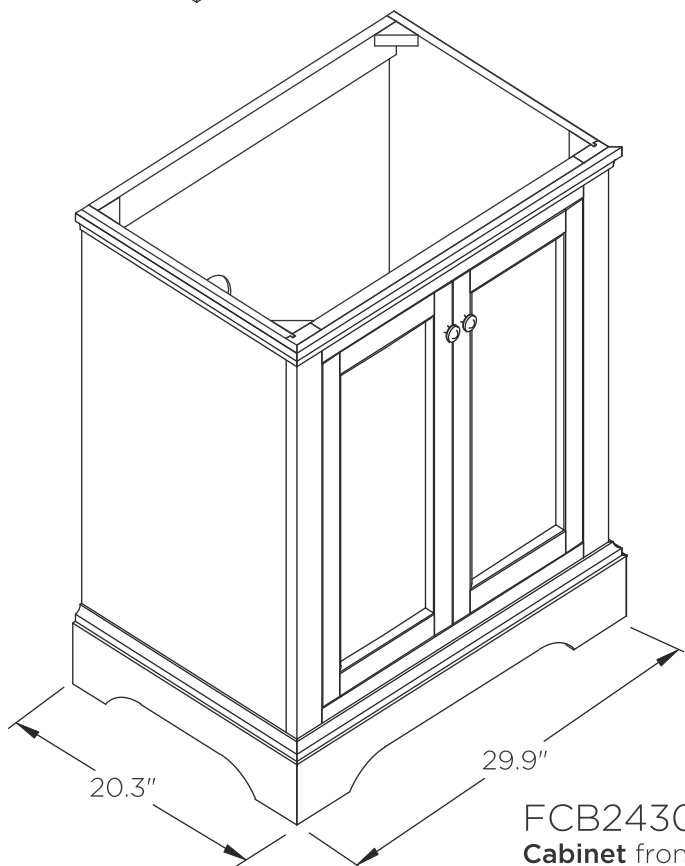

# FVN2430 WINDSOR

INSTALLATION GUIDE

FVN2430  
Vanity front

FMR2424  
Mirror front

FCT2030WH-CMB  
Counter Top front

FCB2430  
Cabinet front

FCB2430  
Cabinet back

**NOTE:** All dimensions & specifications are approximate and subject to change without notice.