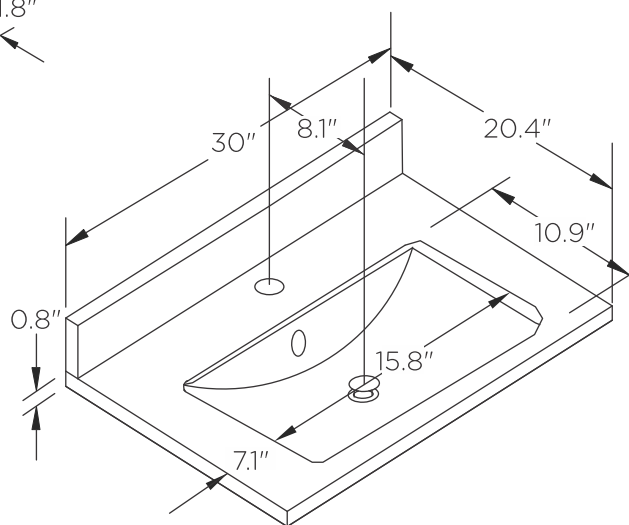

# FVN2430 WINDSOR

INSTALLATION GUIDE

FVN2430  
Vanity front

FMR2424  
Mirror front

FCT2030WH-CMB  
Counter Top front

FCB2430  
Cabinet front

FCB2430  
Cabinet back

**NOTE:** All dimensions & specifications are approximate and subject to change without notice.