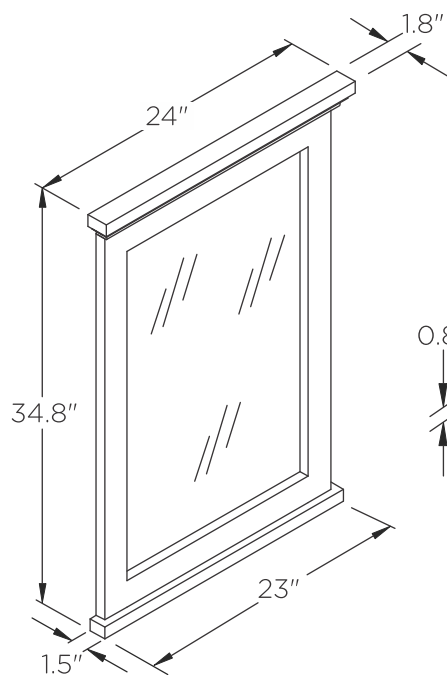

# FVN2430 WINDSOR

INSTALLATION GUIDE

FVN2430  
Vanity front

FMR2424  
Mirror front

FCT2030WH-CMB  
Counter Top front

FCB2430  
Cabinet front

FCB2430  
Cabinet back

**NOTE:** All dimensions & specifications are approximate and subject to change without notice.