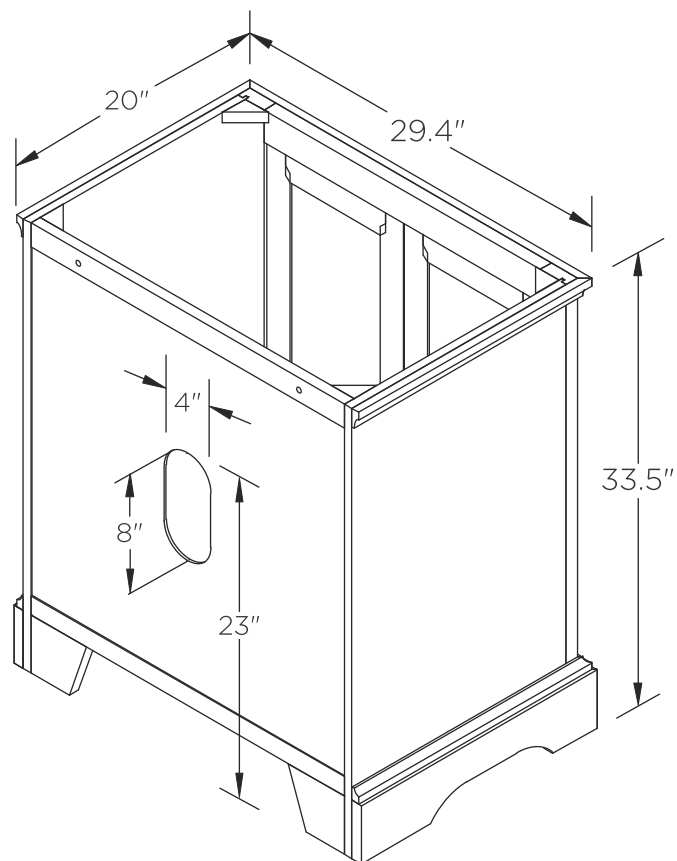

# FVN2430 WINDSOR

INSTALLATION GUIDE

FVN2430  
Vanity front

FMR2424  
Mirror front

FCT2030WH-CMB  
Counter Top front

FCB2430  
Cabinet front

FCB2430  
Cabinet back

**NOTE:** All dimensions & specifications are approximate and subject to change without notice.