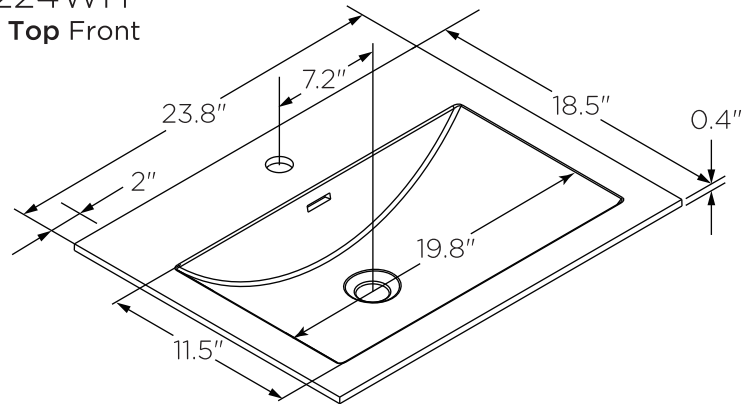

FVN9224
SENZA
INSTALLATION GUIDE

FVN9224
Vanity Front

FMC8058
Medicine Cabinet Front

FVS9224WH
Counter Top Front

FCB9224
Cabinet Front

FCB9224
Cabinet Back

NOTE: All dimensions & specifications are approximate and subject to change without notice.