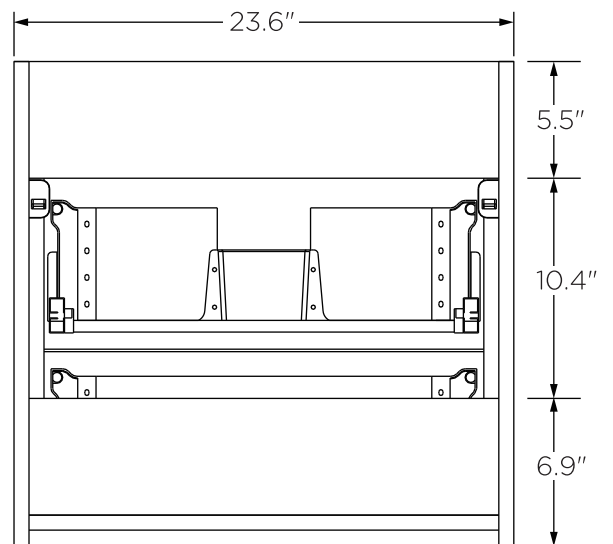

FVN9224
SENZA
INSTALLATION GUIDE

FVN9224
Vanity Front

FMC8058
Medicine Cabinet Front

FVS9224WH
Counter Top Front

FCB9224
Cabinet Front

FCB9224
Cabinet Back

NOTE: All dimensions & specifications are approximate and subject to change without notice.