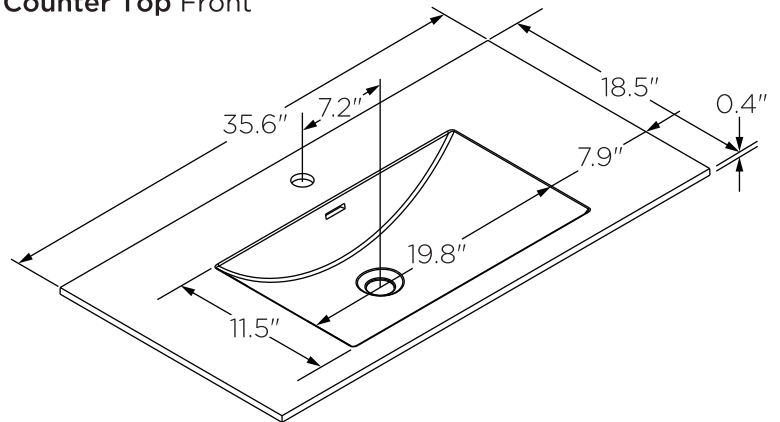

FVN9236
SENZA
INSTALLATION GUIDE

FVN9236
Vanity Front

FMC8090
Medicine Cabinet Front

FVS9236WH
Counter Top Front

FCB9236
Cabinet Front

FCB9236
Cabinet Back

NOTE: All dimensions & specifications are approximate and subject to change without notice.