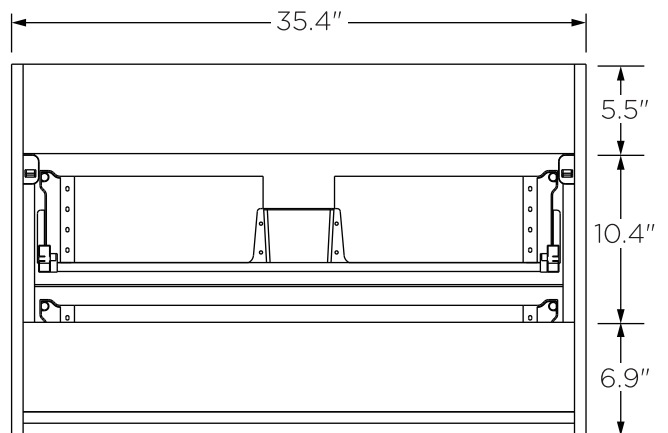

FVN9236
SENZA
INSTALLATION GUIDE

FVN9236
Vanity Front

FMC8090
Medicine Cabinet Front

FVS9236WH
Counter Top Front

FCB9236
Cabinet Front

FCB9236
Cabinet Back

NOTE: All dimensions & specifications are approximate and subject to change without notice.