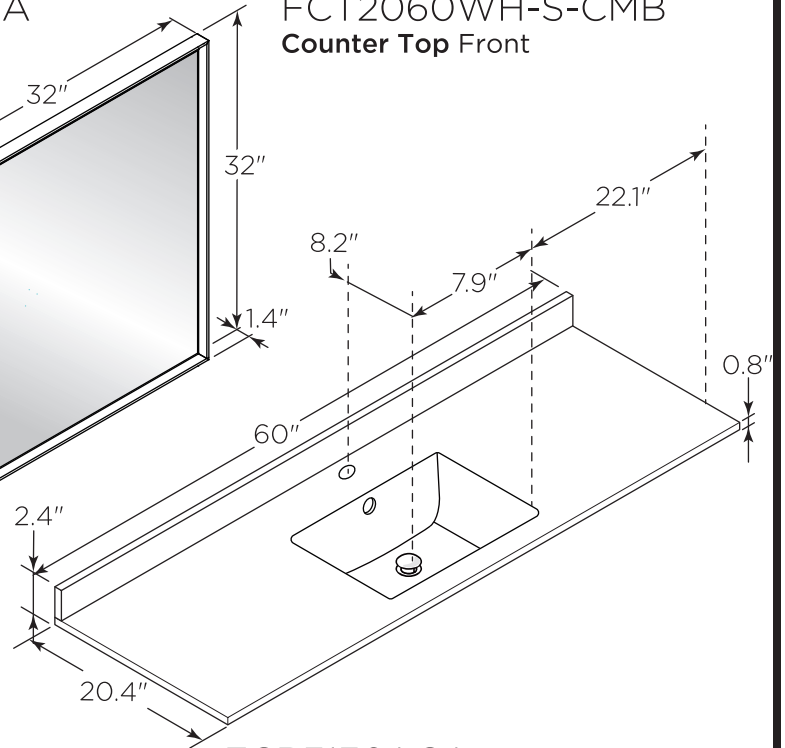

# FVN31-123612ACA FORMOSA INSTALLATION GUIDE

FVN31-123612ACA  
Vanity Front

FMR3132ACA  
Mirror Front

FCT2060WH-S-CMB  
Counter Top Front

FCB3136ACA  
Cabinet Front

FCB3136ACA  
Cabinet Back

FST3112ACA (X2)  
Cabinet Front

FST3112ACA  
Cabinet Back

**NOTE:** All dimensions & specifications are approximate and subject to change without notice.