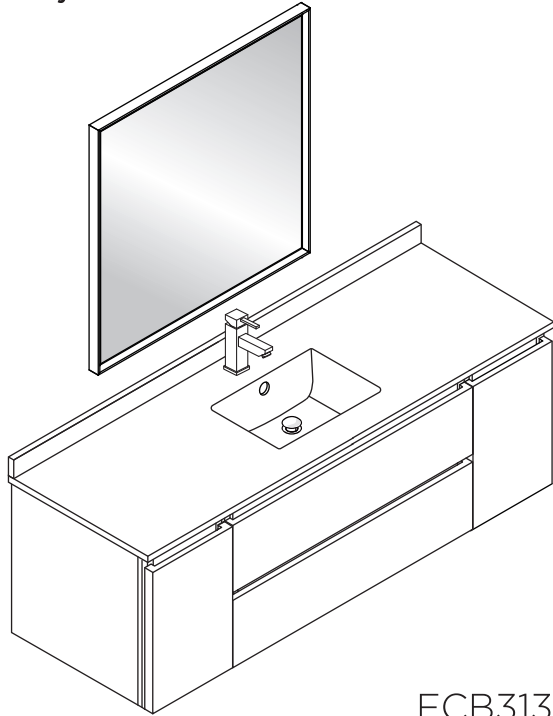

# FVN31-123612ACA FORMOSA INSTALLATION GUIDE

FVN31-123612ACA  
Vanity Front

FMR3132ACA  
Mirror Front

FCT2060WH-S-CMB  
Counter Top Front

FCB3136ACA  
Cabinet Front

FCB3136ACA  
Cabinet Back

FST3112ACA (X2)  
Cabinet Front

FST3112ACA  
Cabinet Back

**NOTE:** All dimensions & specifications are approximate and subject to change without notice.