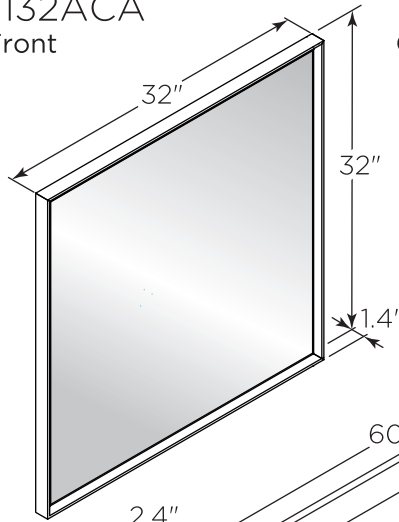

# FVN31-123612ACA FORMOSA INSTALLATION GUIDE

FVN31-123612ACA  
Vanity Front

FMR3132ACA  
Mirror Front

FCT2060WH-S-CMB  
Counter Top Front

FCB3136ACA  
Cabinet Front

FCB3136ACA  
Cabinet Back

FST3112ACA (X2)  
Cabinet Front

FST3112ACA  
Cabinet Back

**NOTE:** All dimensions & specifications are approximate and subject to change without notice.