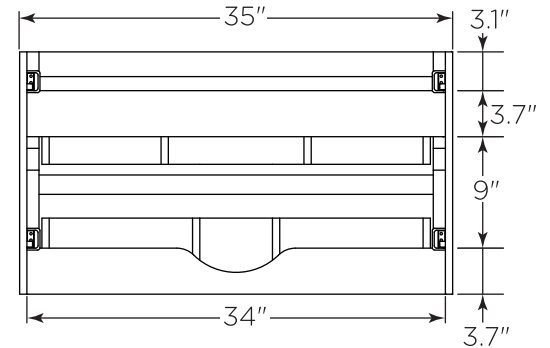

# FVN31-123612ACA FORMOSA INSTALLATION GUIDE

FVN31-123612ACA  
Vanity Front

FMR3132ACA  
Mirror Front

FCT2060WH-S-CMB  
Counter Top Front

FCB3136ACA  
Cabinet Front

FCB3136ACA  
Cabinet Back

FST3112ACA (X2)  
Cabinet Front

FST3112ACA  
Cabinet Back

**NOTE:** All dimensions & specifications are approximate and subject to change without notice.