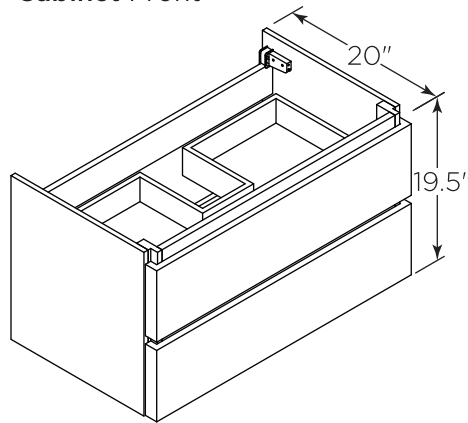

# FVN31-123612ACA FORMOSA INSTALLATION GUIDE

FVN31-123612ACA  
Vanity Front

FMR3132ACA  
Mirror Front

FCT2060WH-S-CMB  
Counter Top Front

FCB3136ACA  
Cabinet Front

FCB3136ACA  
Cabinet Back

FST3112ACA (X2)  
Cabinet Front

FST3112ACA  
Cabinet Back

**NOTE:** All dimensions & specifications are approximate and subject to change without notice.