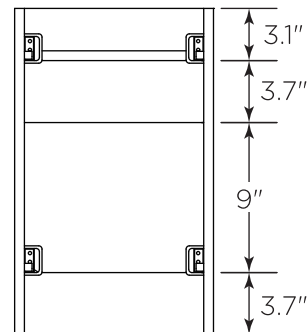

# FVN31-123612ACA FORMOSA INSTALLATION GUIDE

FVN31-123612ACA  
Vanity Front

FMR3132ACA  
Mirror Front

FCT2060WH-S-CMB  
Counter Top Front

FCB3136ACA  
Cabinet Front

FCB3136ACA  
Cabinet Back

FST3112ACA (X2)  
Cabinet Front

FST3112ACA  
Cabinet Back

**NOTE:** All dimensions & specifications are approximate and subject to change without notice.