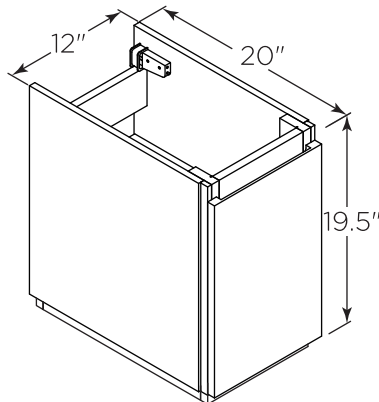

# FVN31-123612ACA FORMOSA INSTALLATION GUIDE

FVN31-123612ACA  
Vanity Front

FMR3132ACA  
Mirror Front

FCT2060WH-S-CMB  
Counter Top Front

FCB3136ACA  
Cabinet Front

FCB3136ACA  
Cabinet Back

FST3112ACA (X2)  
Cabinet Front

FST3112ACA  
Cabinet Back

**NOTE:** All dimensions & specifications are approximate and subject to change without notice.