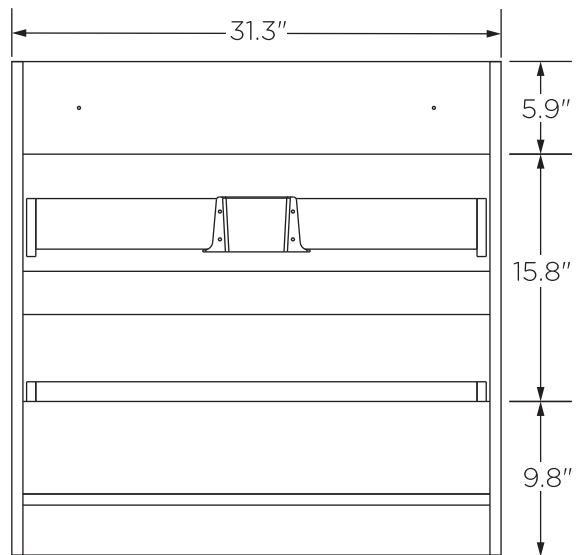

FVN9132
Vanity Front

FMC8090
Medicine Cabinet Front

FVS9032WH
Counter Top Front

FCB9132
Cabinet Front

FCB9132
Cabinet Back

NOTE: All dimensions & specifications are approximate and subject to change without notice.