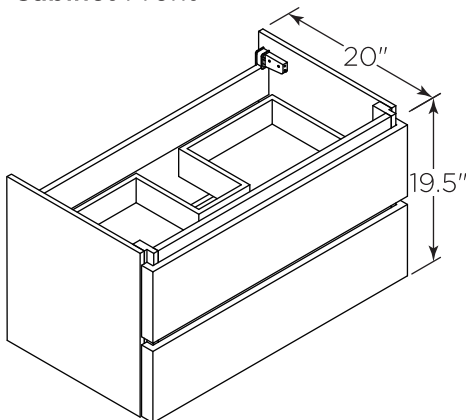

FVN31-361236ACA FORMOSA INSTALLATION GUIDE

FVN31-361236ACA
Vanity Front

FMR3132ACA (X2)
Mirror Front

FCT2084WH-D-CMB
Counter Top Front

FST3112ACA
Cabinet Front

FCB3136ACA (X2)
Cabinet Front

FCB3136ACA
Cabinet Back

FST3112ACA
Cabinet Back

NOTE: All dimensions & specifications are approximate and subject to change without notice.