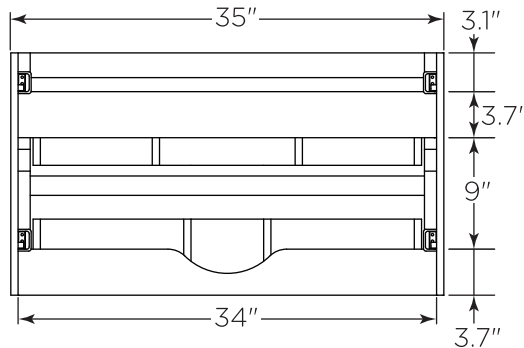

FVN31-361236ACA FORMOSA INSTALLATION GUIDE

FVN31-361236ACA
Vanity Front

FMR3132ACA (X2)
Mirror Front

FCT2084WH-D-CMB
Counter Top Front

FST3112ACA
Cabinet Front

FCB3136ACA (X2)
Cabinet Front

FCB3136ACA
Cabinet Back

FST3112ACA
Cabinet Back

NOTE: All dimensions & specifications are approximate and subject to change without notice.