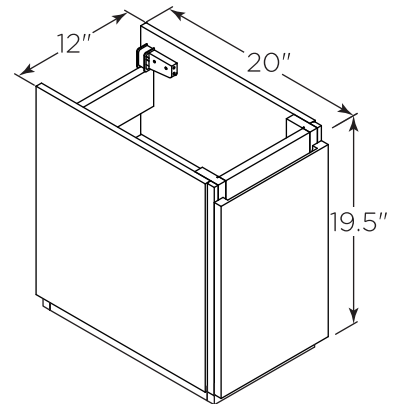

FVN31-361236ACA FORMOSA INSTALLATION GUIDE

FVN31-361236ACA
Vanity Front

FMR3132ACA (X2)
Mirror Front

FCT2084WH-D-CMB
Counter Top Front

FST3112ACA
Cabinet Front

FCB3136ACA (X2)
Cabinet Front

FCB3136ACA
Cabinet Back

FST3112ACA
Cabinet Back

NOTE: All dimensions & specifications are approximate and subject to change without notice.