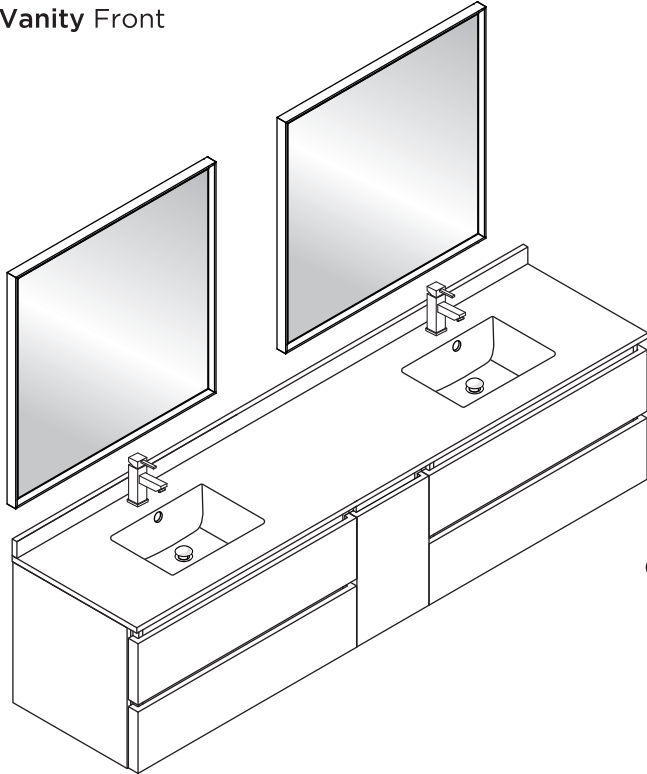

FVN31-361236ACA FORMOSA INSTALLATION GUIDE

FVN31-361236ACA
Vanity Front

FMR3132ACA (X2)
Mirror Front

FCT2084WH-D-CMB
Counter Top Front

FST3112ACA
Cabinet Front

FCB3136ACA (X2)
Cabinet Front

FCB3136ACA
Cabinet Back

FST3112ACA
Cabinet Back

NOTE: All dimensions & specifications are approximate and subject to change without notice.