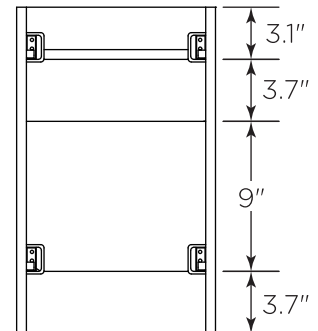

FVN31-361236ACA FORMOSA INSTALLATION GUIDE

FVN31-361236ACA
Vanity Front

FMR3132ACA (X2)
Mirror Front

FCT2084WH-D-CMB
Counter Top Front

FST3112ACA
Cabinet Front

FCB3136ACA (X2)
Cabinet Front

FCB3136ACA
Cabinet Back

FST3112ACA
Cabinet Back

NOTE: All dimensions & specifications are approximate and subject to change without notice.