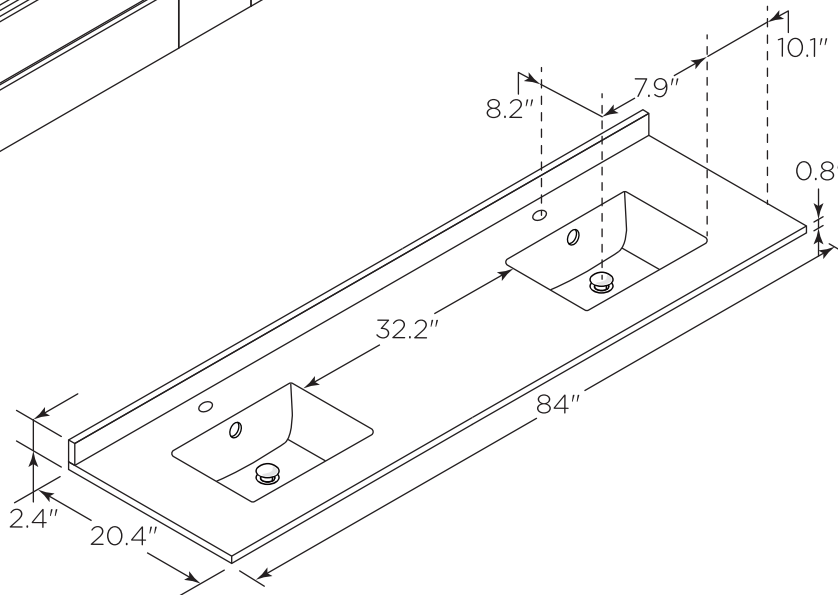

FVN31-361236ACA FORMOSA INSTALLATION GUIDE

FVN31-361236ACA
Vanity Front

FMR3132ACA (X2)
Mirror Front

FCT2084WH-D-CMB
Counter Top Front

FST3112ACA
Cabinet Front

FCB3136ACA (X2)
Cabinet Front

FCB3136ACA
Cabinet Back

FST3112ACA
Cabinet Back

NOTE: All dimensions & specifications are approximate and subject to change without notice.