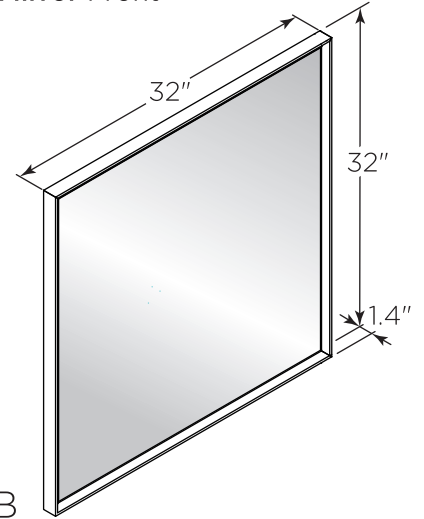

FVN31-361236ACA FORMOSA INSTALLATION GUIDE

FVN31-361236ACA
Vanity Front

FMR3132ACA (X2)
Mirror Front

FCT2084WH-D-CMB
Counter Top Front

FST3112ACA
Cabinet Front

FCB3136ACA (X2)
Cabinet Front

FCB3136ACA
Cabinet Back

FST3112ACA
Cabinet Back

NOTE: All dimensions & specifications are approximate and subject to change without notice.