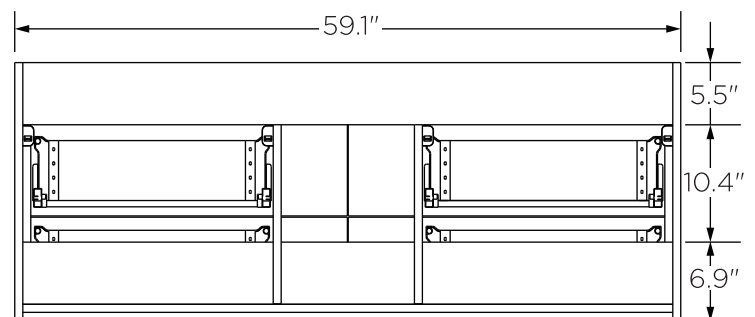

FVN9260-S
SENZA
INSTALLATION GUIDE

FVN9260-S
Vanity Front

FMC8013
Medicine Cabinet Front

FVS9260WH-S
Counter Top Front

FCB9260-S
Cabinet Front

FCB9260-S
Cabinet Back

NOTE: All dimensions & specifications are approximate and subject to change without notice.