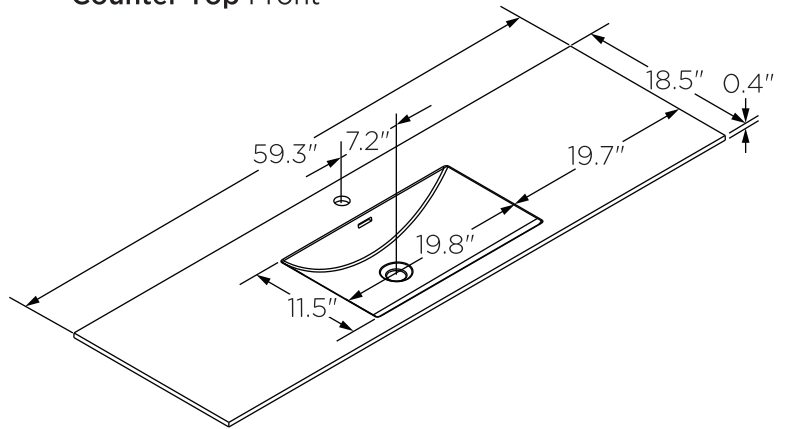

FVN9260-S
SENZA
INSTALLATION GUIDE

FVN9260-S
Vanity Front

FMC8013
Medicine Cabinet Front

FVS9260WH-S
Counter Top Front

FCB9260-S
Cabinet Front

FCB9260-S
Cabinet Back

NOTE: All dimensions & specifications are approximate and subject to change without notice.