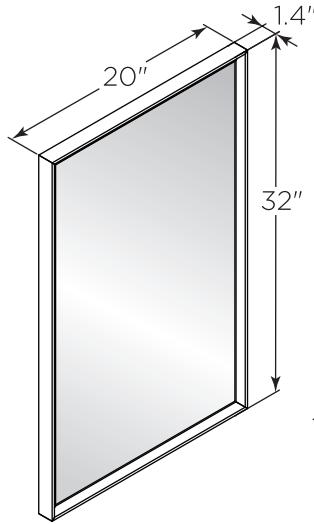

# FVN3124ACA-FS FORMOSA INSTALLATION GUIDE

FVN3124ACA-FS  
Vanity Front

FMR3120ACA  
Mirror Front

FCT2024WH-CMB  
Counter Top Front

FCB3124ACA  
Cabinet Front

FCB3124ACA  
Cabinet Back

FSF3124ACA  
Cabinet Front

FSF3124ACA  
Cabinet Back

**NOTE:** All dimensions & specifications are approximate and subject to change without notice.