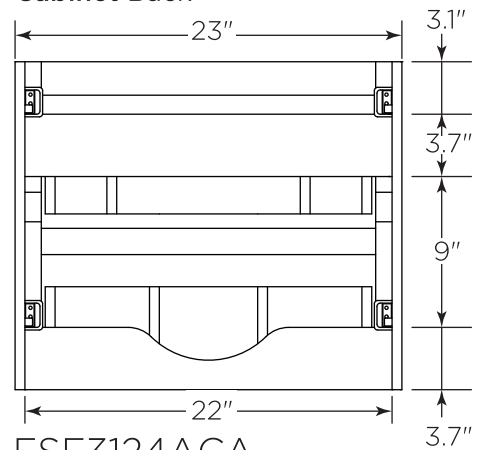

# FVN3124ACA-FS FORMOSA INSTALLATION GUIDE

FVN3124ACA-FS  
Vanity Front

FMR3120ACA  
Mirror Front

FCT2024WH-CMB  
Counter Top Front

FCB3124ACA  
Cabinet Front

FCB3124ACA  
Cabinet Back

FSF3124ACA  
Cabinet Front

FSF3124ACA  
Cabinet Back

**NOTE:** All dimensions & specifications are approximate and subject to change without notice.