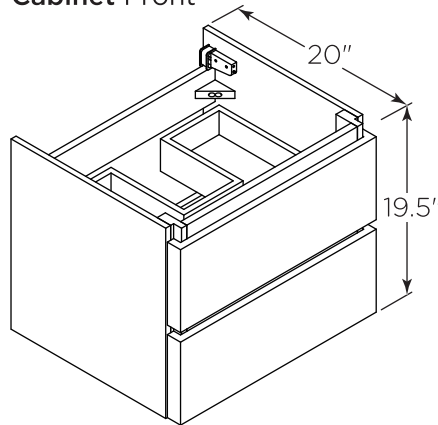

# FVN3124ACA-FS FORMOSA INSTALLATION GUIDE

FVN3124ACA-FS  
Vanity Front

FMR3120ACA  
Mirror Front

FCT2024WH-CMB  
Counter Top Front

FCB3124ACA  
Cabinet Front

FCB3124ACA  
Cabinet Back

FSF3124ACA  
Cabinet Front

FSF3124ACA  
Cabinet Back

**NOTE:** All dimensions & specifications are approximate and subject to change without notice.