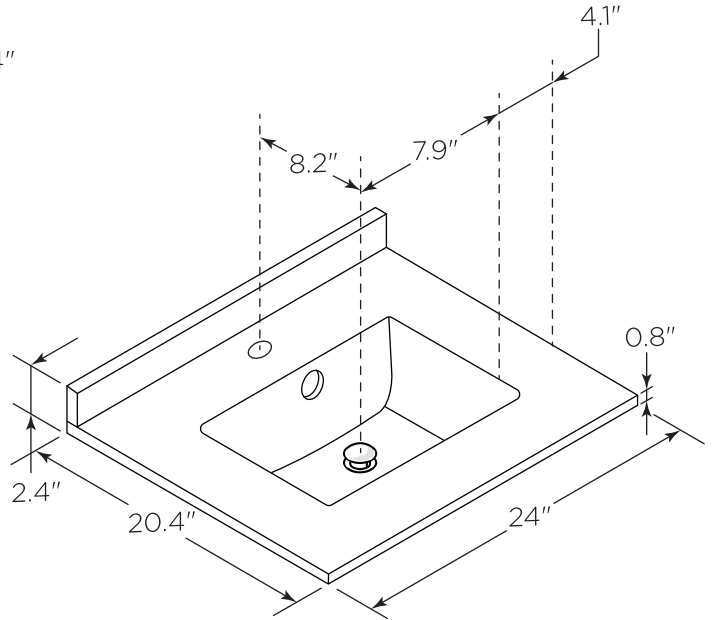

# FVN3124ACA-FS FORMOSA INSTALLATION GUIDE

FVN3124ACA-FS  
Vanity Front

FMR3120ACA  
Mirror Front

FCT2024WH-CMB  
Counter Top Front

FCB3124ACA  
Cabinet Front

FCB3124ACA  
Cabinet Back

FSF3124ACA  
Cabinet Front

FSF3124ACA  
Cabinet Back

**NOTE:** All dimensions & specifications are approximate and subject to change without notice.