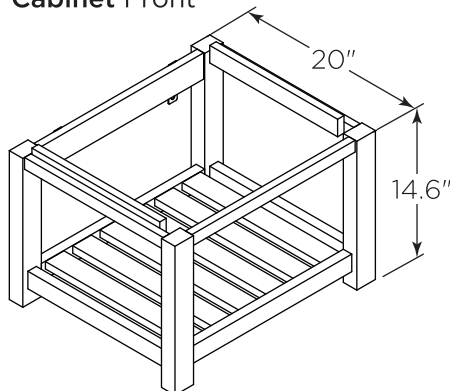

# FVN3124ACA-FS FORMOSA INSTALLATION GUIDE

FVN3124ACA-FS  
Vanity Front

FMR3120ACA  
Mirror Front

FCT2024WH-CMB  
Counter Top Front

FCB3124ACA  
Cabinet Front

FCB3124ACA  
Cabinet Back

FSF3124ACA  
Cabinet Front

FSF3124ACA  
Cabinet Back

**NOTE:** All dimensions & specifications are approximate and subject to change without notice.