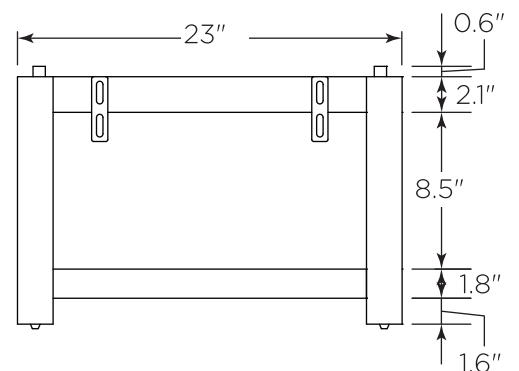

# FVN3124ACA-FS FORMOSA INSTALLATION GUIDE

FVN3124ACA-FS  
Vanity Front

FMR3120ACA  
Mirror Front

FCT2024WH-CMB  
Counter Top Front

FCB3124ACA  
Cabinet Front

FCB3124ACA  
Cabinet Back

FSF3124ACA  
Cabinet Front

FSF3124ACA  
Cabinet Back

**NOTE:** All dimensions & specifications are approximate and subject to change without notice.