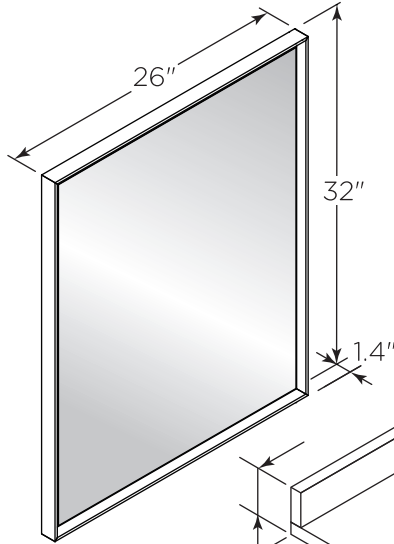

FVN3130ACA-FC FORMOSA INSTALLATION GUIDE

FVN3130ACA-FC
Vanity Front

FMR3126ACA
Mirror Front

FCT2030WH-CMB
Counter Top Front

FCB3130ACA
Cabinet Front

FCB3130ACA
Cabinet Back

FCB3131ACA
Cabinet Front

FCB3131ACA
Cabinet Back