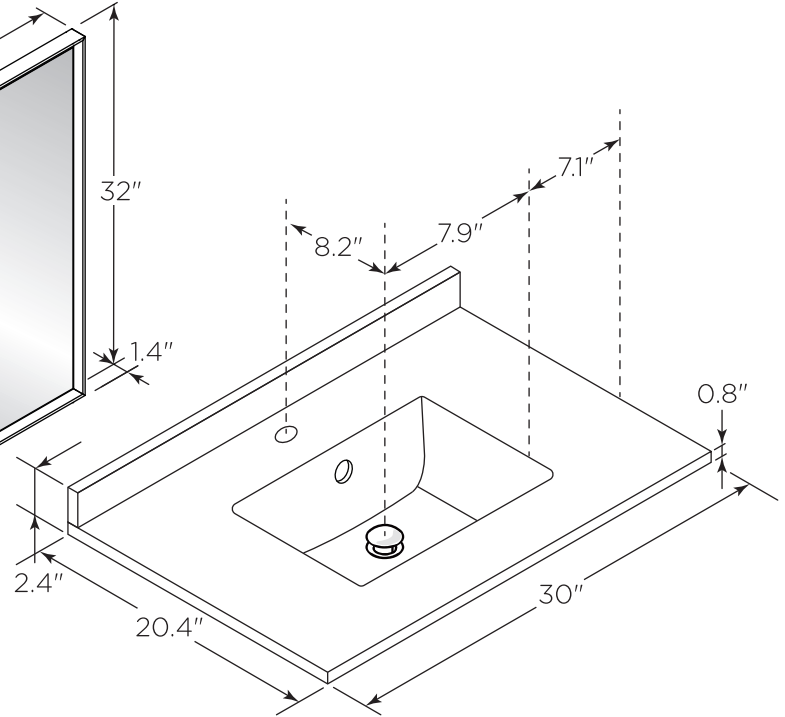

FVN3130ACA-FC FORMOSA INSTALLATION GUIDE

FVN3130ACA-FC
Vanity Front

FMR3126ACA
Mirror Front

FCT2030WH-CMB
Counter Top Front

FCB3130ACA
Cabinet Front

FCB3130ACA
Cabinet Back

FCB3131ACA
Cabinet Front

FCB3131ACA
Cabinet Back

NOTE: All dimensions & specifications are approximate and subject to change without notice.