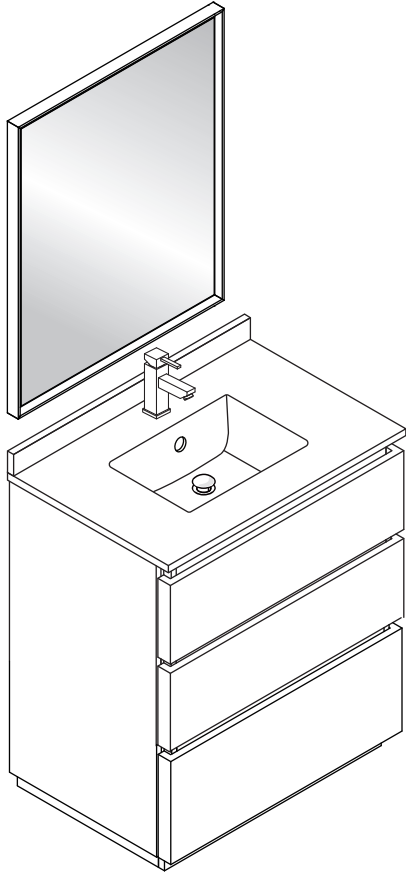

FVN3130ACA-FC FORMOSA INSTALLATION GUIDE

FVN3130ACA-FC
Vanity Front

FMR3126ACA
Mirror Front

FCT2030WH-CMB
Counter Top Front

FCB3130ACA
Cabinet Front

FCB3130ACA
Cabinet Back

FCB3131ACA
Cabinet Front

FCB3131ACA
Cabinet Back

NOTE: All dimensions & specifications are approximate and subject to change without notice.