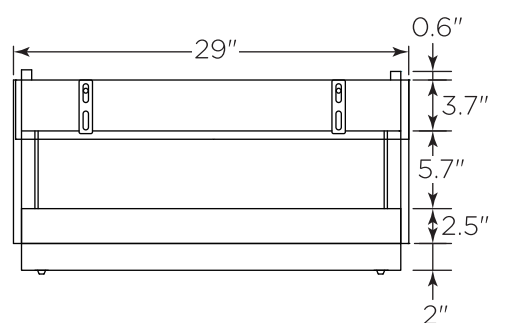

FVN3130ACA-FC FORMOSA INSTALLATION GUIDE

FVN3130ACA-FC
Vanity Front

FMR3126ACA
Mirror Front

FCT2030WH-CMB
Counter Top Front

FCB3130ACA
Cabinet Front

FCB3130ACA
Cabinet Back

FCB3131ACA
Cabinet Front

FCB3131ACA
Cabinet Back

NOTE: All dimensions & specifications are approximate and subject to change without notice.