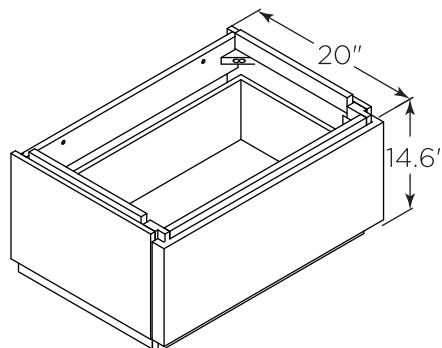

FVN3130ACA-FC FORMOSA INSTALLATION GUIDE

FVN3130ACA-FC
Vanity Front

FMR3126ACA
Mirror Front

FCT2030WH-CMB
Counter Top Front

FCB3130ACA
Cabinet Front

FCB3130ACA
Cabinet Back

FCB3131ACA
Cabinet Front

FCB3131ACA
Cabinet Back

NOTE: All dimensions & specifications are approximate and subject to change without notice.