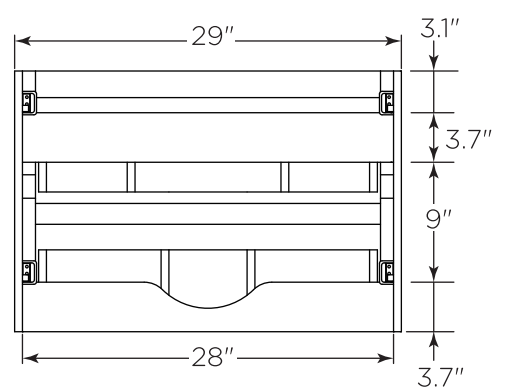

FVN3130ACA-FC FORMOSA INSTALLATION GUIDE

FVN3130ACA-FC
Vanity Front

FMR3126ACA
Mirror Front

FCT2030WH-CMB
Counter Top Front

FCB3130ACA
Cabinet Front

FCB3130ACA
Cabinet Back

FCB3131ACA
Cabinet Front

FCB3131ACA
Cabinet Back

NOTE: All dimensions & specifications are approximate and subject to change without notice.