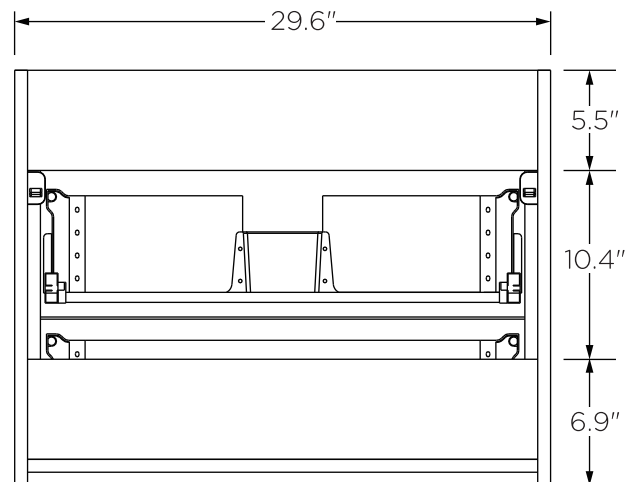

# FVN9230 SENZA INSTALLATION GUIDE

FVN9230  
Vanity Front

FMC8090  
Medicine Cabinet Front

FVS9230WH  
Counter Top Front

FCB9230  
Cabinet Front

FCB9230  
Cabinet Back

**NOTE:** All dimensions & specifications are approximate and subject to change without notice.