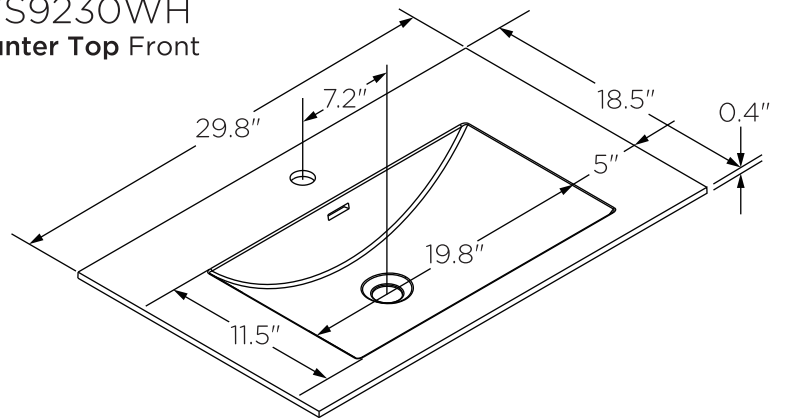

# FVN9230 SENZA INSTALLATION GUIDE

FVN9230  
Vanity Front

FMC8090  
Medicine Cabinet Front

FVS9230WH  
Counter Top Front

FCB9230  
Cabinet Front

FCB9230  
Cabinet Back

**NOTE:** All dimensions & specifications are approximate and subject to change without notice.