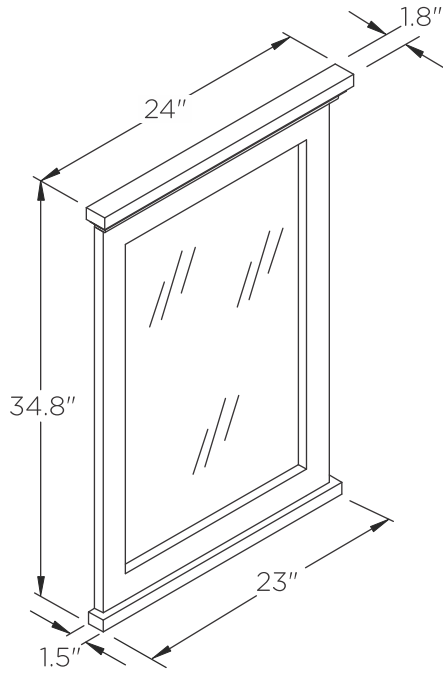

FVN2424 WINDSOR INSTALLATION GUIDE

FVN2424
Vanity front

FMR2424
Mirror front

FCT2424WH-CMB
Counter Top front

FVN2424
Cabinet front

FVN2424
Cabinet back

NOTE: All dimensions & specifications are approximate and subject to change without notice.