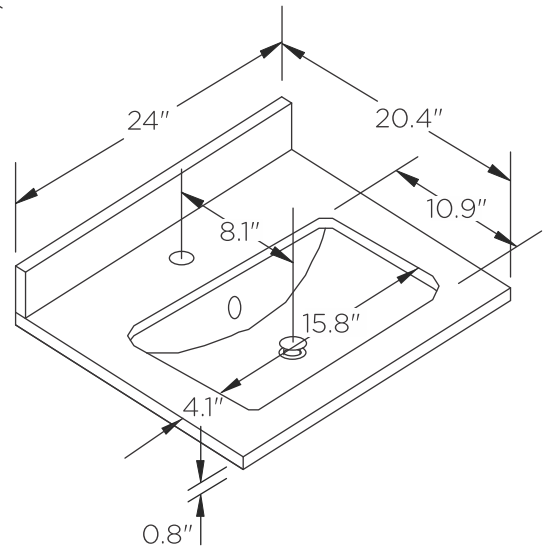

FVN2424 WINDSOR INSTALLATION GUIDE

FVN2424
Vanity front

FMR2424
Mirror front

FCT2424WH-CMB
Counter Top front

FVN2424
Cabinet front

FVN2424
Cabinet back

NOTE: All dimensions & specifications are approximate and subject to change without notice.