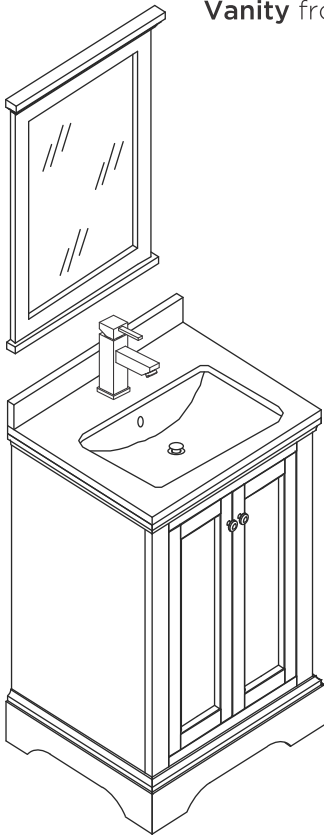

FVN2424 WINDSOR INSTALLATION GUIDE

FVN2424
Vanity front

FMR2424
Mirror front

FCT2424WH-CMB
Counter Top front

FVN2424
Cabinet front

FVN2424
Cabinet back

NOTE: All dimensions & specifications are approximate and subject to change without notice.