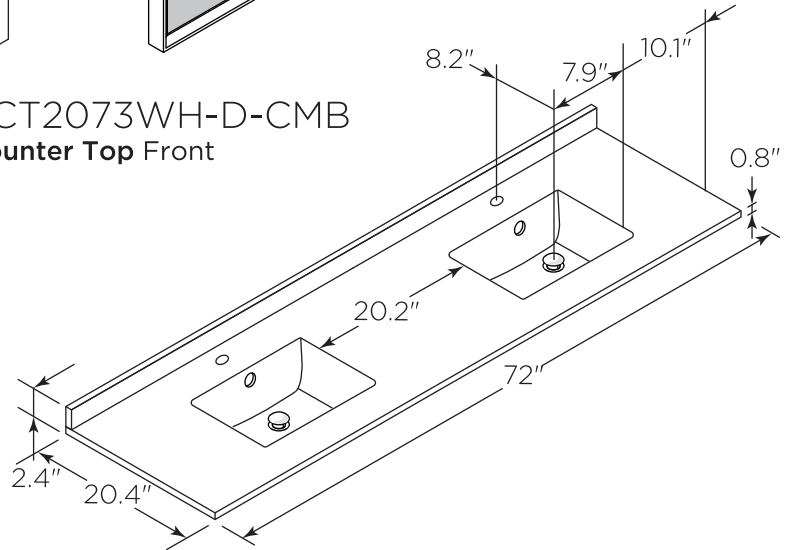

FVN31-3636ACA FORMOSA INSTALLATION GUIDE

FVN31-3636ACA
Vanity Front

FMR3132ACA
Mirror Front

FCT2073WH-D-CMB
Counter Top Front

FCB3136ACA (X2)
Cabinet Front

FCB3136ACA
Cabinet Back

NOTE: All dimensions & specifications are approximate and subject to change without notice.