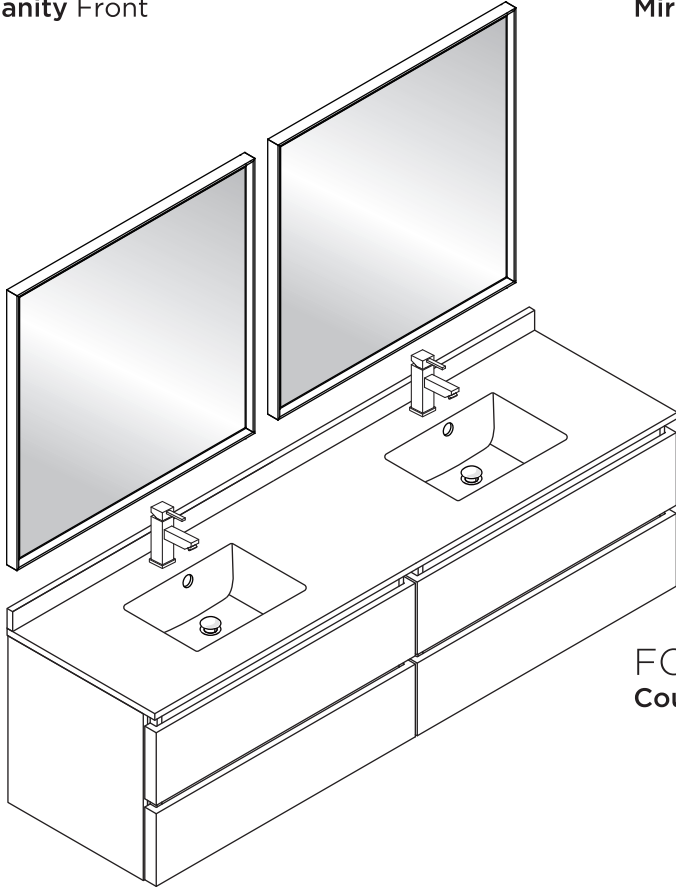

FVN31-3636ACA FORMOSA INSTALLATION GUIDE

FVN31-3636ACA
Vanity Front

FMR3132ACA
Mirror Front

FCT2073WH-D-CMB
Counter Top Front

FCB3136ACA (X2)
Cabinet Front

FCB3136ACA
Cabinet Back

NOTE: All dimensions & specifications are approximate and subject to change without notice.