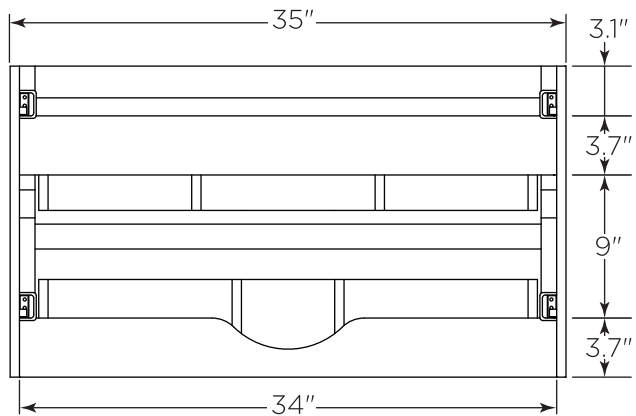

FVN31-3636ACA FORMOSA INSTALLATION GUIDE

FVN31-3636ACA
Vanity Front

FMR3132ACA
Mirror Front

FCT2073WH-D-CMB
Counter Top Front

FCB3136ACA (X2)
Cabinet Front

FCB3136ACA
Cabinet Back

NOTE: All dimensions & specifications are approximate and subject to change without notice.