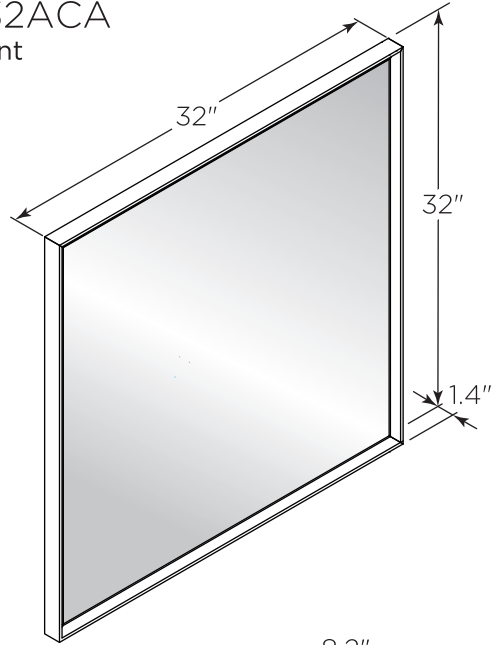

FVN31-3636ACA FORMOSA INSTALLATION GUIDE

FVN31-3636ACA
Vanity Front

FMR3132ACA
Mirror Front

FCT2073WH-D-CMB
Counter Top Front

FCB3136ACA (X2)
Cabinet Front

FCB3136ACA
Cabinet Back

NOTE: All dimensions & specifications are approximate and subject to change without notice.