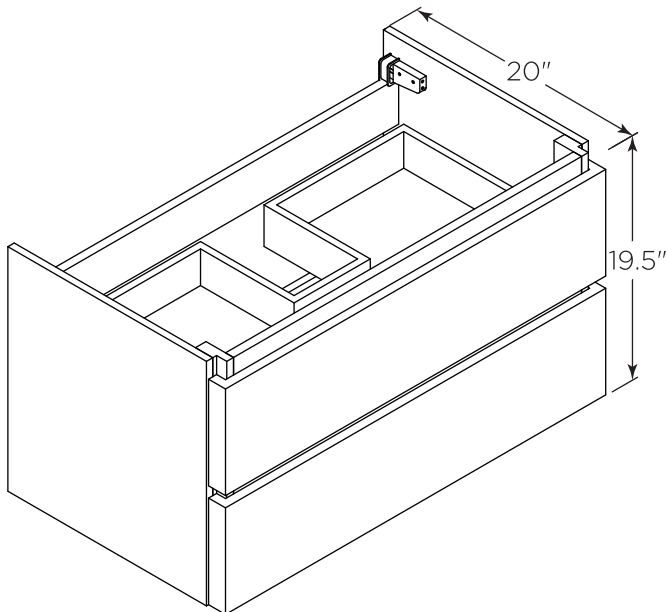

FVN31-3636ACA FORMOSA INSTALLATION GUIDE

FVN31-3636ACA
Vanity Front

FMR3132ACA
Mirror Front

FCT2073WH-D-CMB
Counter Top Front

FCB3136ACA (X2)
Cabinet Front

FCB3136ACA
Cabinet Back

NOTE: All dimensions & specifications are approximate and subject to change without notice.