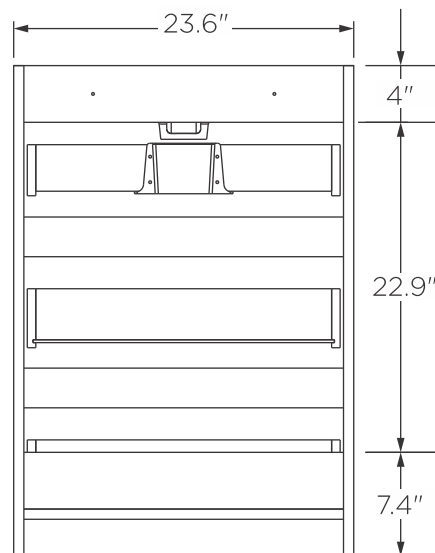

FVN9324
SENZA
INSTALLATION GUIDE

FVN9324
Vanity Front

FMC8058
Medicine Cabinet Front

FVS9324WH
Counter Top Front

FCB9324
Cabinet Front

FCB9324
Cabinet Back

NOTE: All dimensions & specifications are approximate and subject to change without notice.