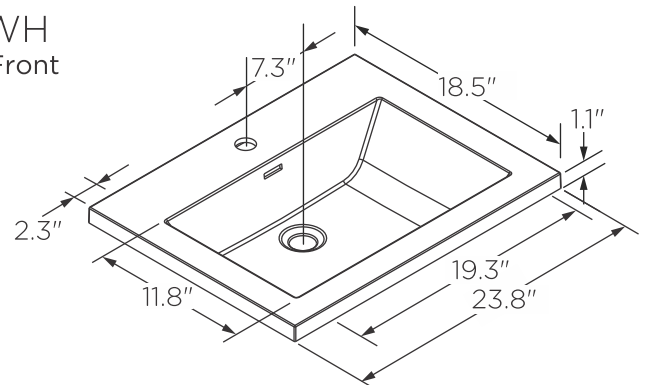

FVN9324
SENZA
INSTALLATION GUIDE

FVN9324
Vanity Front

FMC8058
Medicine Cabinet Front

FVS9324WH
Counter Top Front

FCB9324
Cabinet Front

FCB9324
Cabinet Back

NOTE: All dimensions & specifications are approximate and subject to change without notice.