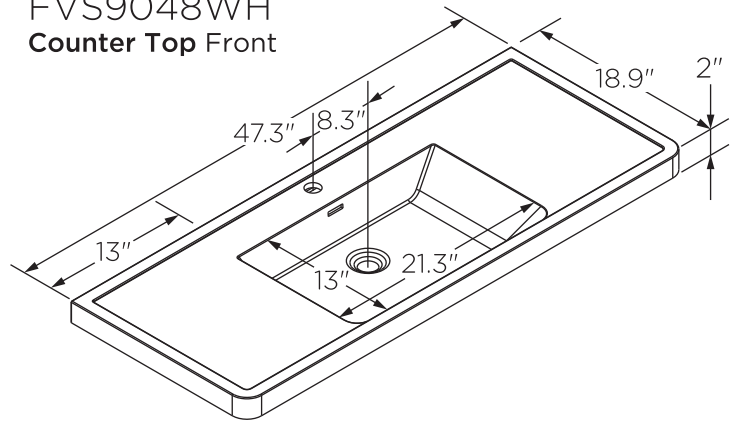

FVN9148
SENZA
INSTALLATION GUIDE

FVN9148
Vanity Front

FMC8010
Medicine Cabinet Front

FVS9048WH
Counter Top Front

FCB9148
Cabinet Front

FCB9148
Cabinet Back

NOTE: All dimensions & specifications are approximate and subject to change without notice.