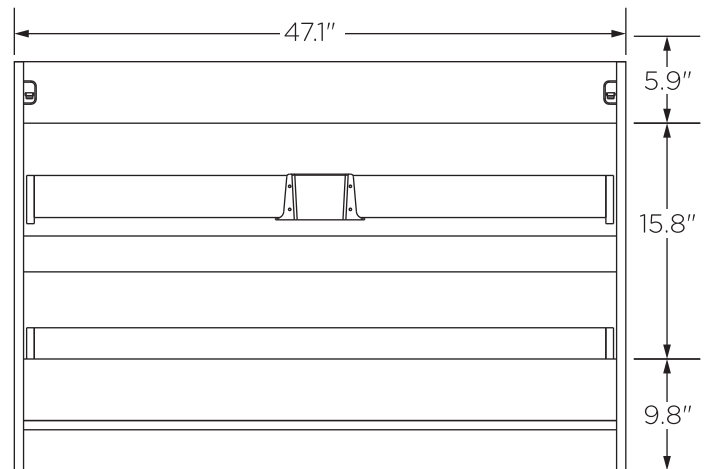

FVN9148
SENZA
INSTALLATION GUIDE

FVN9148
Vanity Front

FMC8010
Medicine Cabinet Front

FVS9048WH
Counter Top Front

FCB9148
Cabinet Front

FCB9148
Cabinet Back

NOTE: All dimensions & specifications are approximate and subject to change without notice.