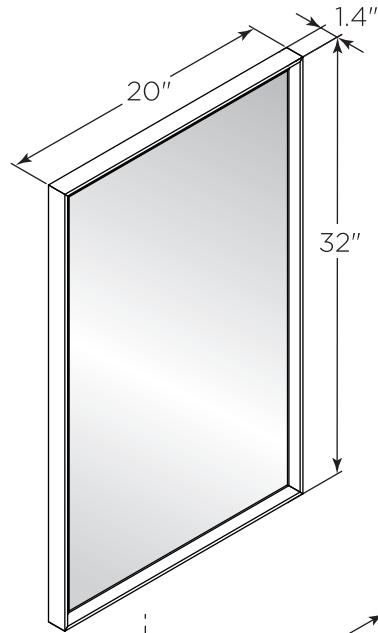

# FVN3124ACA FORMOSA INSTALLATION GUIDE

FVN3124ACA  
Vanity Front

FMR3120ACA  
Mirror Front

FCT2024WH-CMB  
Counter Top Front

FCB3124ACA  
Cabinet Front

FCB3124ACA  
Cabinet Back

**NOTE:** All dimensions & specifications are approximate and subject to change without notice.