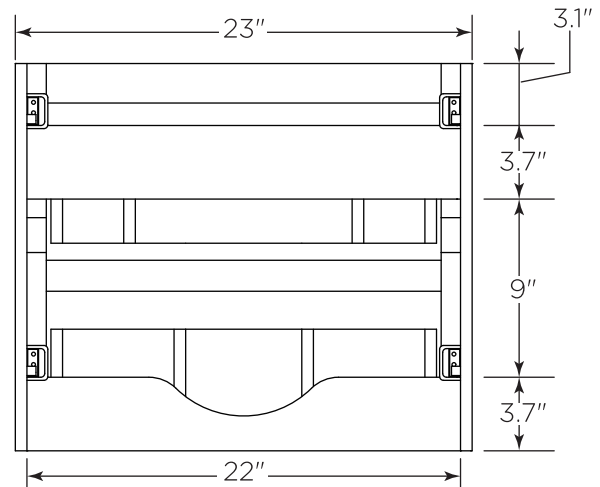

# FVN3124ACA FORMOSA INSTALLATION GUIDE

FVN3124ACA  
Vanity Front

FMR3120ACA  
Mirror Front

FCT2024WH-CMB  
Counter Top Front

FCB3124ACA  
Cabinet Front

FCB3124ACA  
Cabinet Back

**NOTE:** All dimensions & specifications are approximate and subject to change without notice.