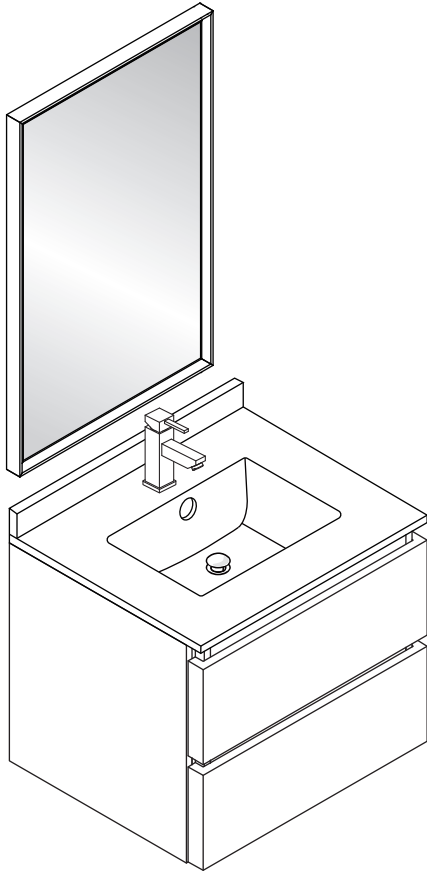

# FVN3124ACA FORMOSA INSTALLATION GUIDE

FVN3124ACA  
Vanity Front

FMR3120ACA  
Mirror Front

FCT2024WH-CMB  
Counter Top Front

FCB3124ACA  
Cabinet Front

FCB3124ACA  
Cabinet Back

**NOTE:** All dimensions & specifications are approximate and subject to change without notice.