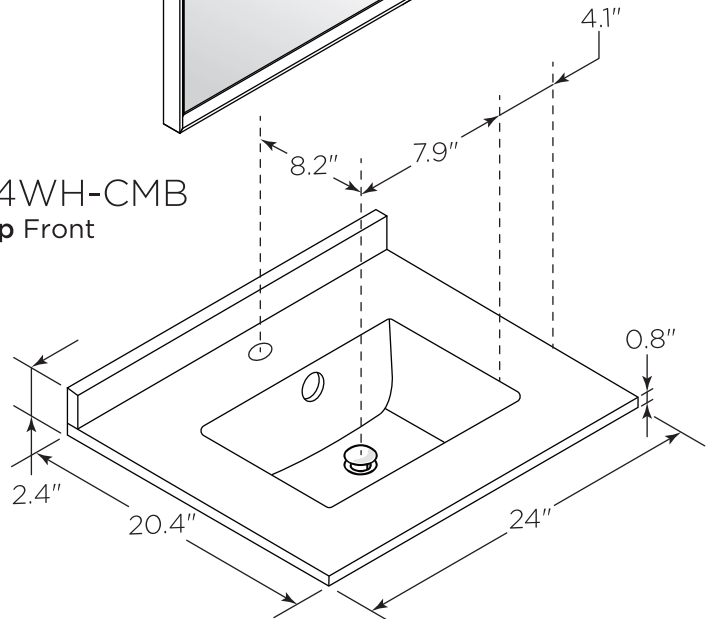

# FVN3124ACA FORMOSA INSTALLATION GUIDE

FVN3124ACA  
Vanity Front

FMR3120ACA  
Mirror Front

FCT2024WH-CMB  
Counter Top Front

FCB3124ACA  
Cabinet Front

FCB3124ACA  
Cabinet Back

**NOTE:** All dimensions & specifications are approximate and subject to change without notice.