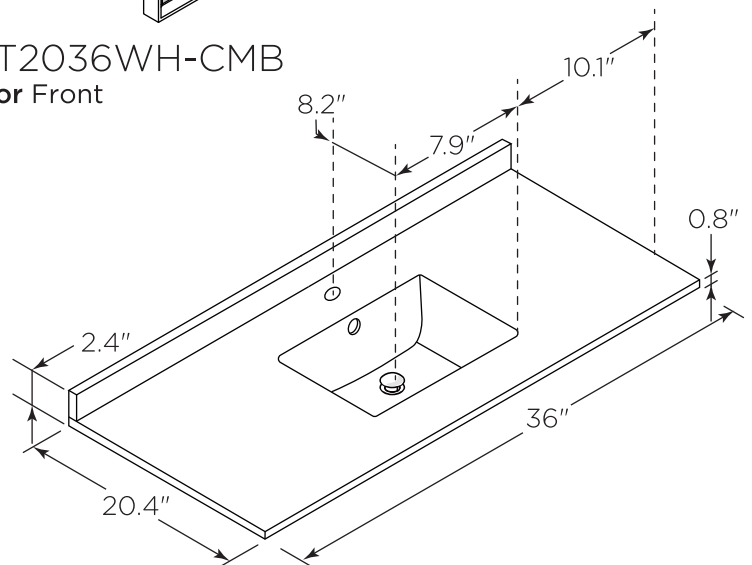

FVN3136ACA FORMOSA INSTALLATION GUIDE

FVN3136ACA
Vanity Front

FMR3132ACA
Mirror Front

FCT2036WH-CMB
Mirror Front

FCB3136ACA
Cabinet Front

FCB3136ACA
Cabinet Back

NOTE: All dimensions & specifications are approximate and subject to change without notice.