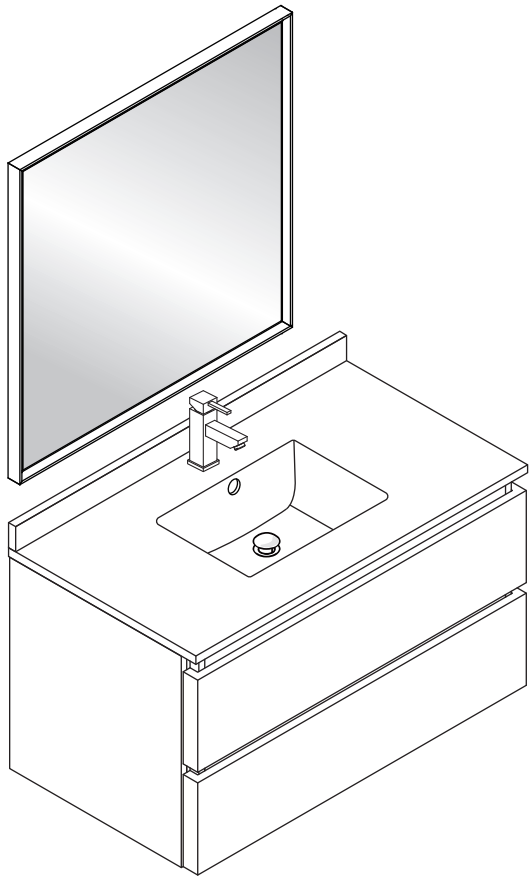

FVN3136ACA FORMOSA INSTALLATION GUIDE

FVN3136ACA
Vanity Front

FMR3132ACA
Mirror Front

FCT2036WH-CMB
Mirror Front

FCB3136ACA
Cabinet Front

FCB3136ACA
Cabinet Back

NOTE: All dimensions & specifications are approximate and subject to change without notice.