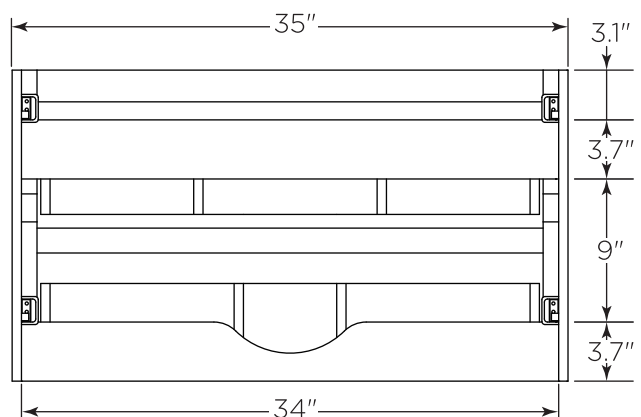

FVN3136ACA FORMOSA INSTALLATION GUIDE

FVN3136ACA
Vanity Front

FMR3132ACA
Mirror Front

FCT2036WH-CMB
Mirror Front

FCB3136ACA
Cabinet Front

FCB3136ACA
Cabinet Back

NOTE: All dimensions & specifications are approximate and subject to change without notice.