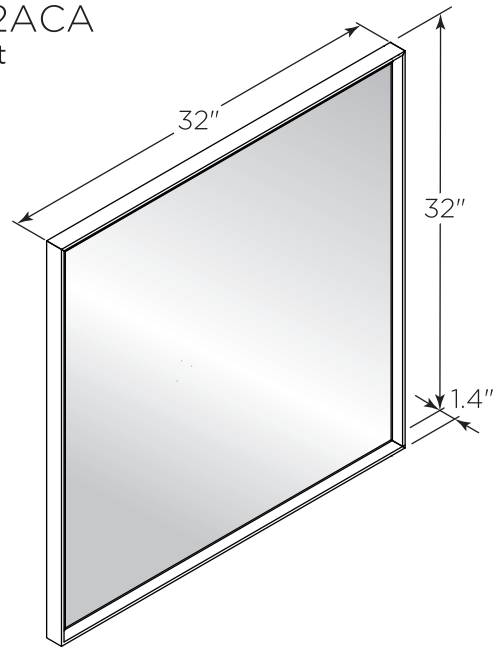

FVN3136ACA FORMOSA INSTALLATION GUIDE

FVN3136ACA
Vanity Front

FMR3132ACA
Mirror Front

FCT2036WH-CMB
Mirror Front

FCB3136ACA
Cabinet Front

FCB3136ACA
Cabinet Back

NOTE: All dimensions & specifications are approximate and subject to change without notice.