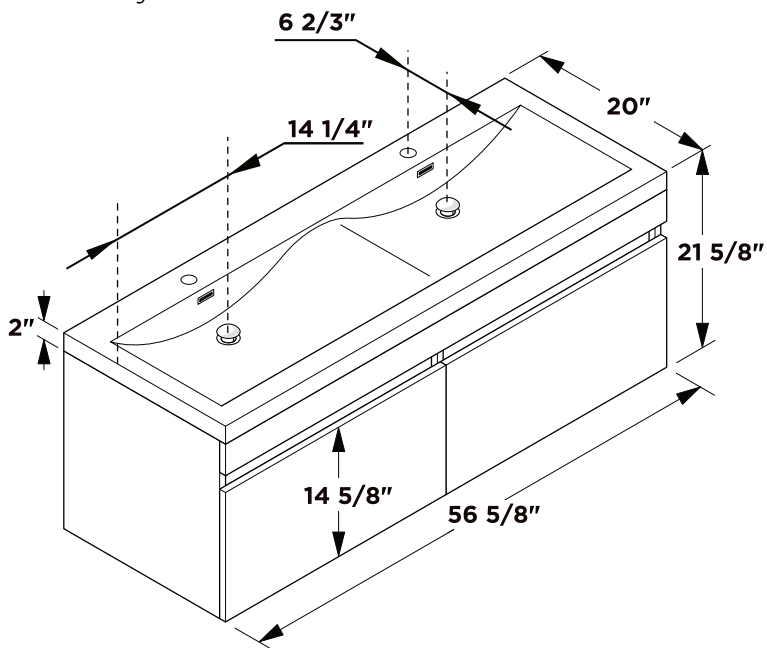

FVN8040 LARGO INSTALLATION GUIDE

Vanity Front

Vanity Back

NOTE: ALL DIMENSIONS & SPECIFICATIONS ARE APPROXIMATE AND SUBJECT TO CHANGE WITHOUT NOTICE.