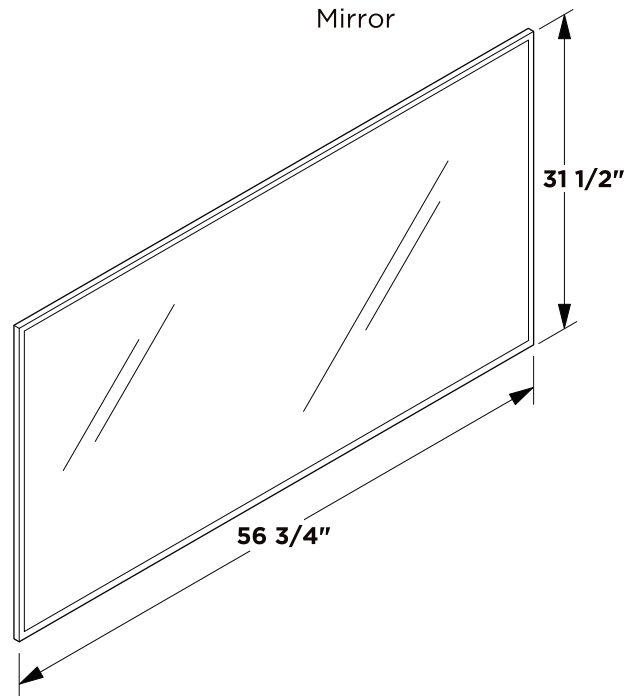

FVN8040 LARGO INSTALLATION GUIDE

Vanity Front

Vanity Back

NOTE: ALL DIMENSIONS & SPECIFICATIONS ARE APPROXIMATE AND SUBJECT TO CHANGE WITHOUT NOTICE.