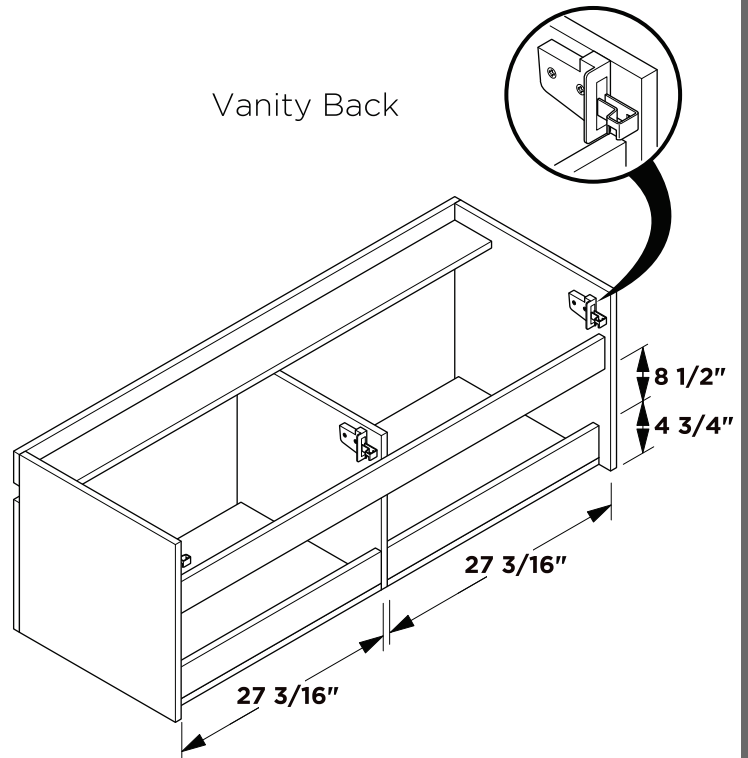

FVN8040 LARGO INSTALLATION GUIDE

Vanity Front

Vanity Back

NOTE: ALL DIMENSIONS & SPECIFICATIONS ARE APPROXIMATE AND SUBJECT TO CHANGE WITHOUT NOTICE.