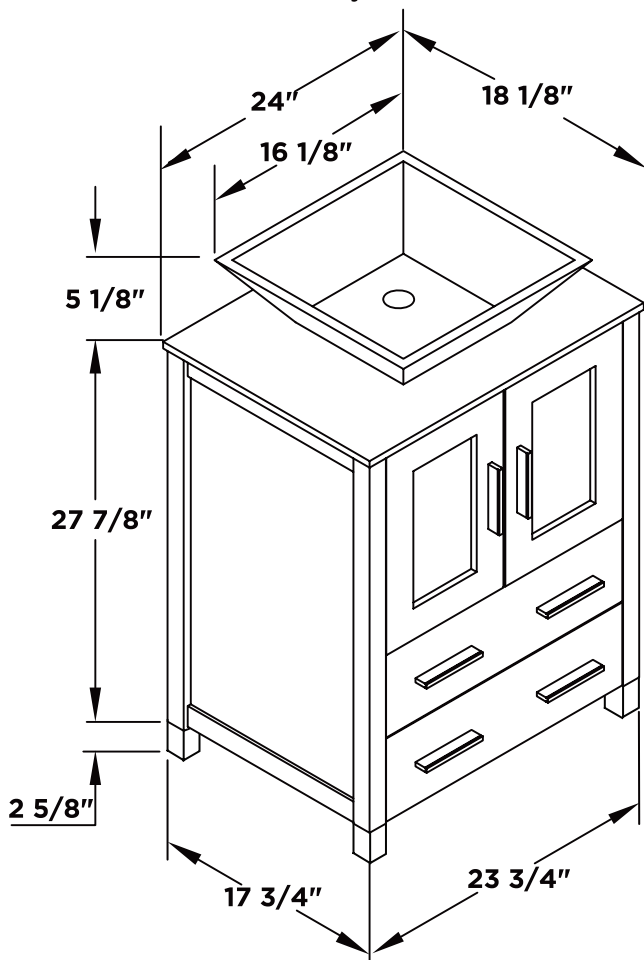

FVN62-241224-VSL TORINO INSTALLATION GUIDE

Mirror 2PCS

Vanity Front 2PCS

Vanity Back 2PCS

TOOLS FOR ASSEMBLY

Side Cabinet Front

Side Cabinet Back