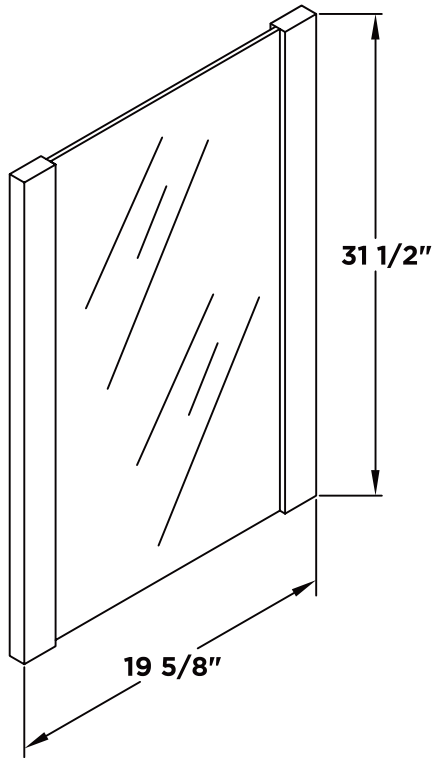

FVN62-241224-VSL TORINO INSTALLATION GUIDE

Mirror 2PCS

Vanity Front 2PCS

Vanity Back 2PCS

TOOLS FOR ASSEMBLY

Side Cabinet Front

Side Cabinet Back