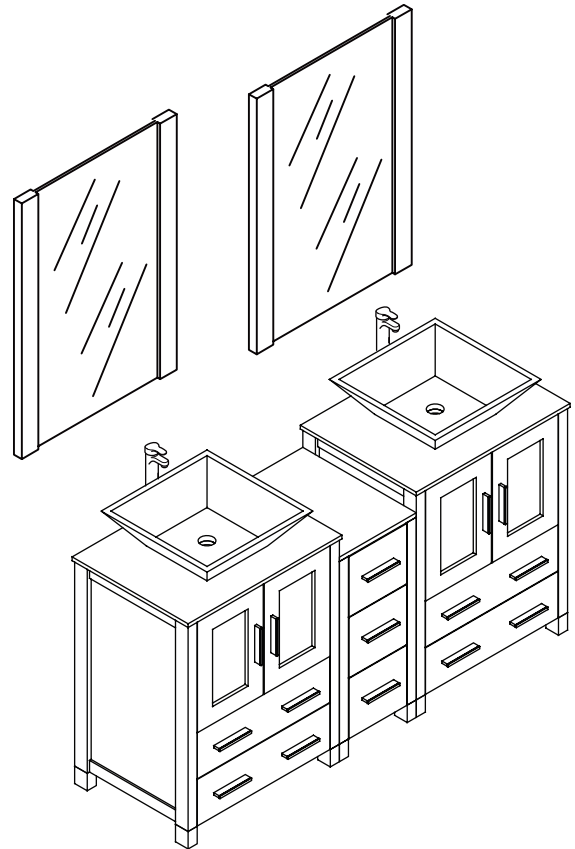

FVN62-241224-VSL TORINO INSTALLATION GUIDE

Mirror 2PCS

Vanity Front 2PCS

Vanity Back 2PCS

TOOLS FOR ASSEMBLY

Side Cabinet Front

Side Cabinet Back