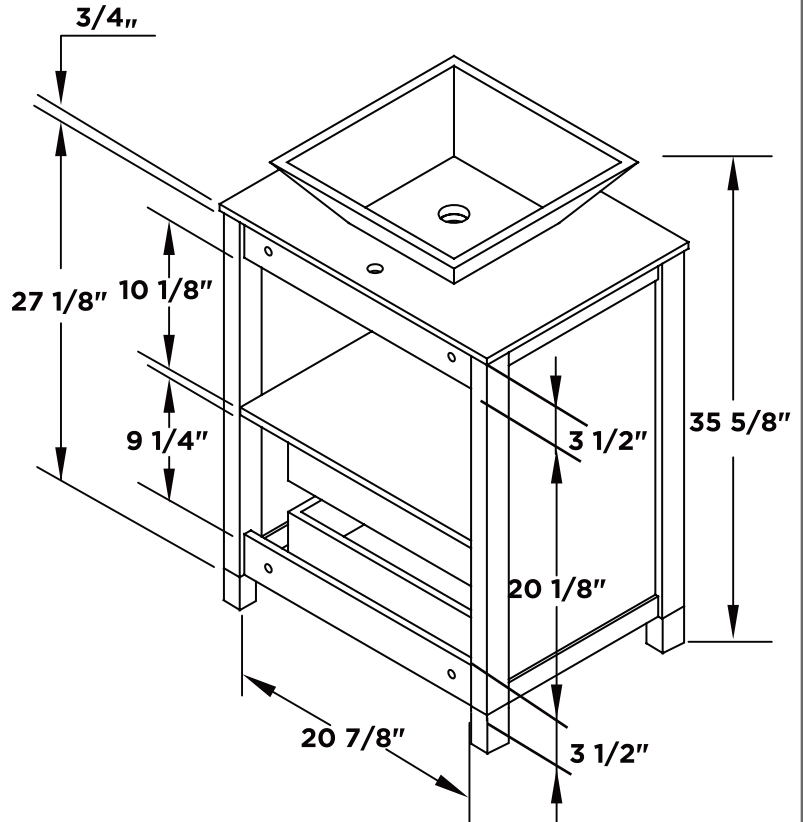

FVN62-241224-VSL TORINO INSTALLATION GUIDE

Mirror 2PCS

Vanity Front 2PCS

Vanity Back 2PCS

TOOLS FOR ASSEMBLY

Side Cabinet Front

Side Cabinet Back