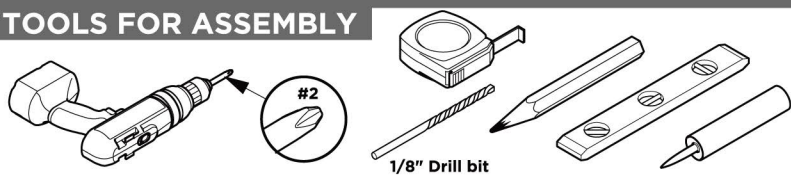

FVN62-241224-VSL TORINO INSTALLATION GUIDE

Mirror 2PCS

Vanity Front 2PCS

Vanity Back 2PCS

TOOLS FOR ASSEMBLY

Side Cabinet Front

Side Cabinet Back