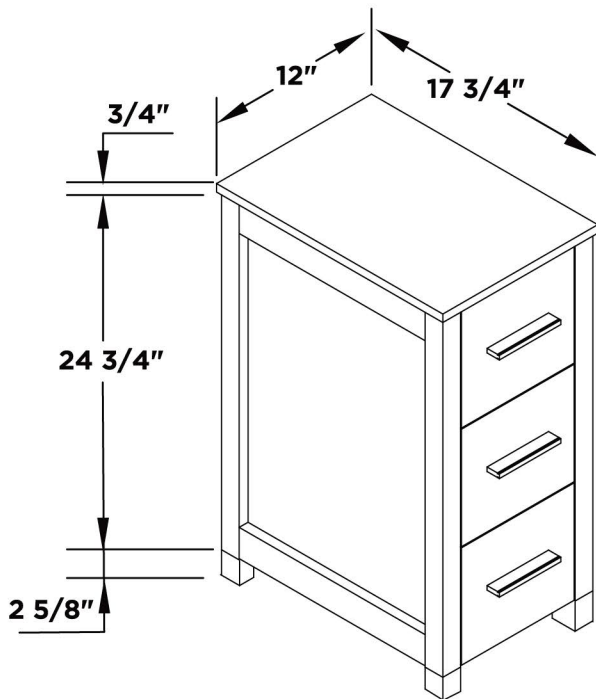

FVN62-241224-VSL TORINO INSTALLATION GUIDE

Mirror 2PCS

Vanity Front 2PCS

Vanity Back 2PCS

TOOLS FOR ASSEMBLY

Side Cabinet Front

Side Cabinet Back