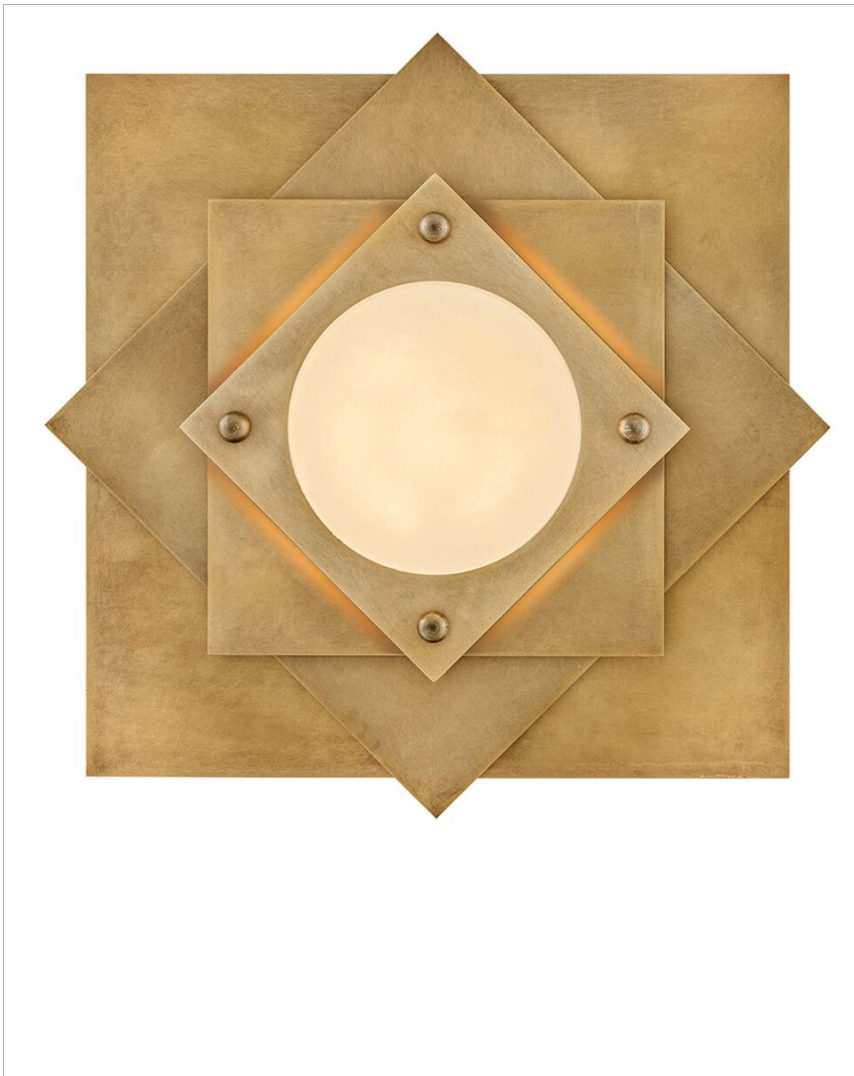

CLAUDE

FR41583HB

MEDIUM LED FLUSH MOUNT

Inspired by classic Art Deco aesthetics, Claude's heavy stacked metal plates create a dashing geometric silhouette enhanced by a handsome Heritage Brass finish. A central alabaster lens peaks through the layered metal, creating a chic focal point, allowing a warm glow to accentuate the stone's natural details.

DETAILS	
FINISH:	Heritage Brass
MATERIAL:	Steel
GLASS:	Alabaster
DIMMABLE:	YES - CL TYPE DIMMER (SSL7A)

DIMENSIONS	
WIDTH:	19.8"
WEIGHT:	9.5lb
EXTENSION:	2.8"

LIGHT SOURCE	
LIGHT SOURCE:	Integrated LED
WATTAGE:	16w LED *Included
VOLTAGE:	120v

MOUNTING	
CANOPY:	9.5" Sq.

SHIPPING	
CARTON LENGTH:	18.3
CARTON WIDTH:	18.3
CARTON HEIGHT:	6.5
CARTON WEIGHT:	12

PRODUCT DETAILS:

- Suitable for use in damp locations as defined by NEC and CEC. Meets United States UL Underwriters Laboratories & CSA Canadian Standards Association Product Safety Standards.
- LED components carry a 5-year limited warranty
- Merging the best of traditional and modern elements with a sophisticated and streamlined look
- ADA compliant
- Convertible fixture can be hung as a pendant or semi-flush mount