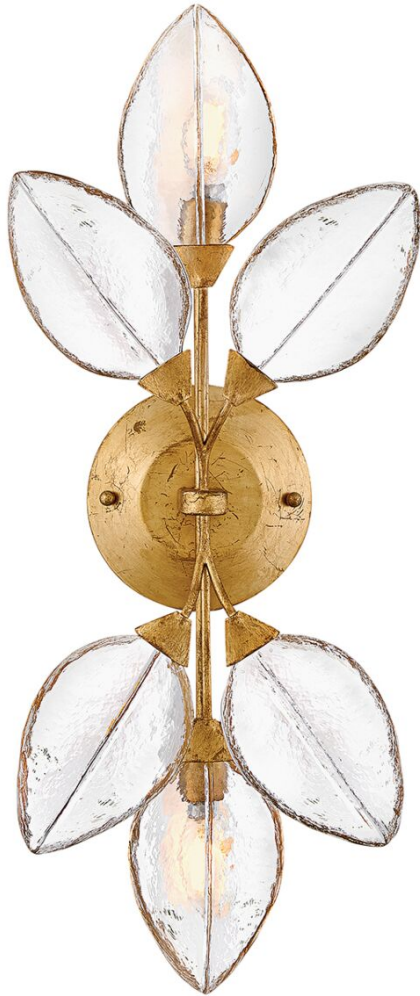

AMIRA

FR47760DA

LARGE TWO LIGHT SCONCE

Romantic and elegant, Amira's floral and vine-inspired design features clear pressed glass leaves hand-painted with delicate gold detailing. A refined Distressed Brass frame evokes a timeless charm.

DETAILS	
FINISH:	Distressed Brass
MATERIAL:	Steel
GLASS:	Clear Pressed
DIMMABLE:	YES - WITH DIMMABLE LAMP (NOT INCLUDED)

DIMENSIONS	
WIDTH:	9"
HEIGHT:	25.3"
WEIGHT:	2.9lb
BACK PLATE:	6" Dia.
EXTENSION:	4"
TOP TO OUTLET:	12.5"

LIGHT SOURCE	
LIGHT SOURCE:	Socketed
WATTAGE:	2-5w Cand. LED, 60w Equiv.
VOLTAGE:	120v

SHIPPING	
CARTON LENGTH:	18
CARTON WIDTH:	8.3
CARTON HEIGHT:	6.8
CARTON WEIGHT:	4.5

PRODUCT DETAILS:

- Fixture can be mounted horizontally.
- Suitable for use in damp locations as defined by NEC and CEC. Meets United States UL Underwriters Laboratories & CSA Canadian Standards Association Product Safety Standards.
- Fixture can be mounted vertically
- Merging the best of traditional and modern elements with a sophisticated and streamlined look
- ADA compliant