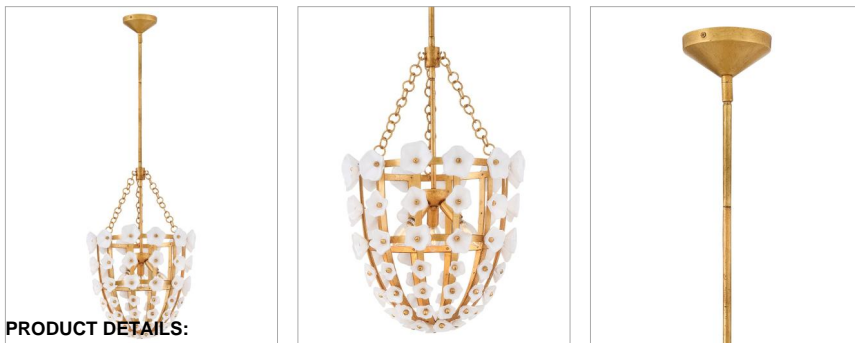

AZALEA

FR41637DA

LARGE PENDANT

Inspired by the natural romance of annual spring blooms, Azalea's intricate silhouette is adorned with double-layered glass blossoms crafted from clear and white glass. A Distressed brass frame complements an abundance of warm, ambient illumination from dimmable candelabra lamps.

DETAILS	
FINISH:	Distressed Brass
MATERIAL:	Steel
GLASS:	Clear Painted White Inside
SLOPE DEGREE:	90
DIMMABLE:	YES - WITH DIMMABLE LAMP (NOT INCLUDED)

DIMENSIONS	
WIDTH:	16.5"
HEIGHT:	25.8"
WEIGHT:	16.6lb

LIGHT SOURCE	
LIGHT SOURCE:	Socketed
WATTAGE:	3-5w Cand. LED, 60w Equiv.
VOLTAGE:	120v

MOUNTING	
CANOPY:	5.25" Dia.
LEAD WIRE:	1 X 144"
MAX HEIGHT:	62

SHIPPING	
CARTON LENGTH:	15.8
CARTON WIDTH:	15.5
CARTON HEIGHT:	21.5
CARTON WEIGHT:	23.7

PRODUCT DETAILS:

- Suitable for use in dry (indoor) locations as defined by NEC and CEC. Meets United States UL Underwriters Laboratories & CSA Canadian Standards Association Product Safety Standards.
- This fixture includes multiple down stems in various lengths to customize the installation height of the fixture, including one 6" stem and two 12" stems
- Classic, elegant lines and timeless details enhance a traditional space
- This item may be hung on a sloped ceiling