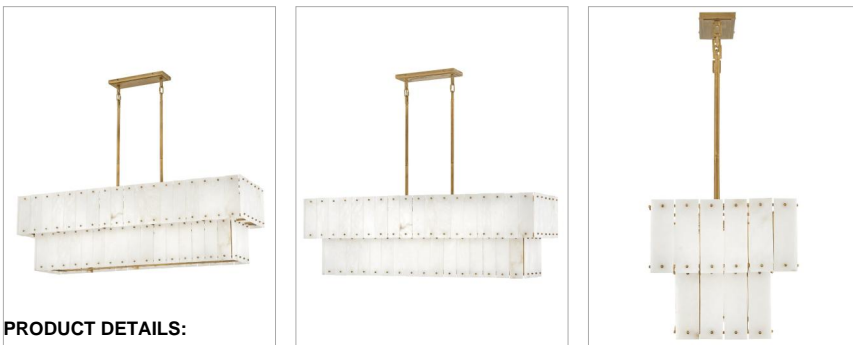

### MEDIUM EIGHT LIGHT LINEAR

Simone has the timeless charm to infuse any space with opulent luxury. Fashioned with natural alabaster panels in a traditional tiered style, the effortless appeal speaks for itself. Perfect for dining rooms, foyers, and grand spaces, Simone is a conversation-starting piece that is truly a work of art.

DETAILS	
FINISH:	Burnished Gold
MATERIAL:	Steel
GLASS:	Alabaster
DIMMABLE:	YES, WITH DIMMABLE LAMP (NOT INCLUDED)

DIMENSIONS	
WIDTH:	48"
HEIGHT:	15"
DEPTH:	16
WEIGHT:	58lb

LIGHT SOURCE	
LIGHT SOURCE:	Socketed
WATTAGE:	8-5w Cand. LED, 60w Equiv.
VOLTAGE:	120v

#### PRODUCT DETAILS:

- This fixture includes multiple down stems in various lengths to customize the installation height, including two 6" stems and four 12" stems
- Fixture weighs over 50lbs. Must be supported independently of the outlet box unless the outlet box is UL listed for the appropriate weight.
- Suitable for use in dry (indoor) locations as defined by NEC and CEC. Meets United States UL Underwriters Laboratories & CSA Canadian Standards Association Product Safety Standards.
- Classic, elegant lines and timeless details enhance a traditional space
- Luxurious gold finish with opulent sheen