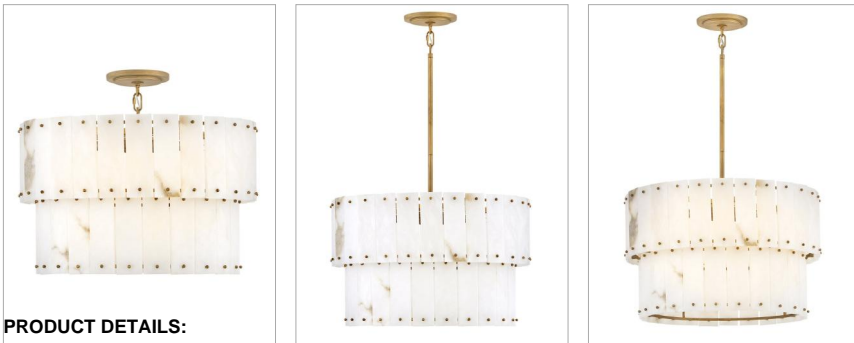

SIMONE

FR47751BNG

MEDIUM CONVERTIBLE CHANDELIER

Simone has the timeless charm to infuse any space with opulent luxury. Fashioned with natural alabaster panels in a traditional tiered style, the effortless appeal speaks for itself. Perfect for dining rooms, foyers, and grand spaces, Simone is a conversation-starting piece that is truly a work of art.

DETAILS	
FINISH:	Burnished Gold
MATERIAL:	Steel
GLASS:	Alabaster
DIMMABLE:	YES, WITH DIMMABLE LAMP (NOT INCLUDED)

DIMENSIONS	
WIDTH:	24"
HEIGHT:	15"
WEIGHT:	35.1lb

LIGHT SOURCE	
LIGHT SOURCE:	Socketed
WATTAGE:	6-5w Cand. LED, 60w Equiv.
VOLTAGE:	120v

MOUNTING	
CANOPY:	6.5" Dia.
LEAD WIRE:	1 X 144"
MAX HEIGHT:	50.5

SHIPPING	
CARTON LENGTH:	29
CARTON WIDTH:	29
CARTON HEIGHT:	24.5
CARTON WEIGHT:	51.8

PRODUCT DETAILS:

- This fixture includes multiple down stems in various lengths to customize the installation height of the fixture, including one 6" stem and two 12" stems
- Convertible fixture can be hung as a pendant or semi-flush mount
- Suitable for use in dry (indoor) locations as defined by NEC and CEC. Meets United States UL Underwriters Laboratories & CSA Canadian Standards Association Product Safety Standards.
- Classic, elegant lines and timeless details enhance a traditional space
- Luxurious gold finish with opulent sheen