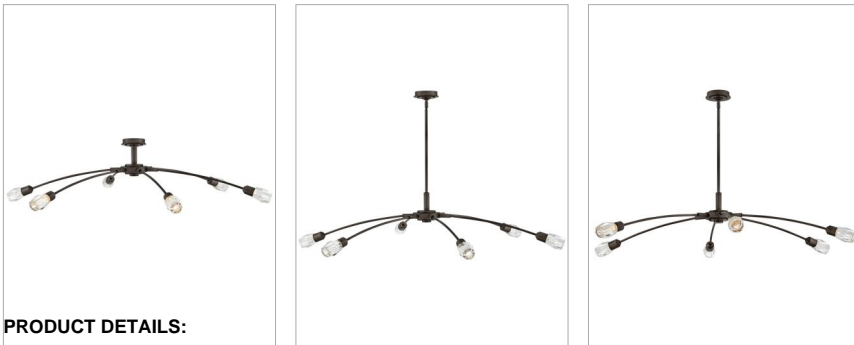

### EXTRA LARGE SINGLE TIER CHANDELIER

Atera meets at the corner of transitional and modern design to bring a breath of freshness into any space. The low-profile look has a high impact on style, with outreaching arms capped with elegant cut crystals.

DETAILS	
FINISH:	Black Oxide
MATERIAL:	Steel
GLASS:	Faceted Clear Crystal
SLOPE DEGREE:	90
DIMMABLE:	YES, CL TYPE DIMMER (SSL7A)

DIMENSIONS	
WIDTH:	60"
HEIGHT:	10"
WEIGHT:	19.3lb

LIGHT SOURCE	
LIGHT SOURCE:	Socketed
VOLTAGE:	120v

#### PRODUCT DETAILS:

- Atera requires a T6 lamp.
- This item may be hung on a sloped ceiling
- This fixture includes multiple down stems in various lengths to customize the installation height of the fixture, including one 6" stem and two 12" stems
- Convertible fixture can be hung as a pendant or semi-flush mount
- Suitable for use in dry (indoor) locations as defined by NEC and CEC. Meets United States UL Underwriters Laboratories & CSA Canadian Standards Association Product Safety Standards.
- Low-profile look with high impact on style
- Steel arms capped with elegant cut crystals
- Bold silhouette with dramatic details creates a modern statement