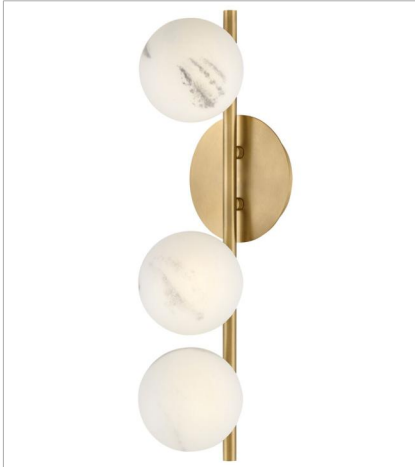

# SELENE

Selene is what dreams are made of. Swirled glass globes dance along the silhouette, providing an enticing, ambient glow and attracting attention in all the right ways. Selene indulges in the details and revels in the spotlight, projecting a strong confidence in modern design.

**FINISH:** Lacquered Brass  
**GLASS:** Swirled

**FR41900LCB**  
LARGE THREE LIGHT SCONCE  
6" W, 21" H  
Socketed  
3-7w G9 LED, 50w Equiv.

**FR41905LCB**  
LARGE MULTI TIER CHANDELIER  
48" W, 28" H  
Socketed  
18-7w G9 LED, 60w Equiv.

**FR41906LCB**  
LARGE TEN LIGHT LINEAR  
55" W, 4.8" H  
Socketed  
10-7w G9 LED, 50w Equiv.

**FR41908LCB**  
DOUBLE XL MULTI TIER CHANDE...  
60" W, 35.5" H  
Socketed  
36-7w G9 LED