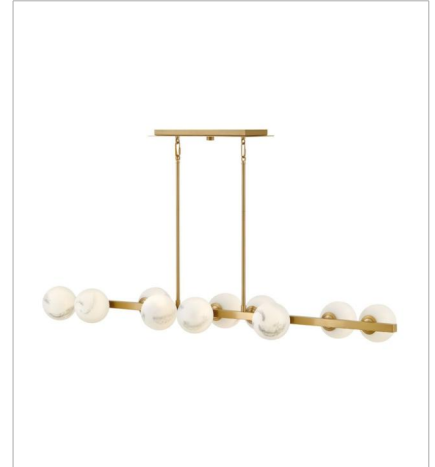

# SELENE

Selene is what dreams are made of. Swirled glass globes dance along the silhouette, providing an enticing, ambient glow and attracting attention in all the right ways. Selene indulges in the details and revels in the spotlight, projecting a strong confidence in modern design.

**FINISH:** Lacquered Brass  
**GLASS:** Swirled

**FR41900LCB**  
LARGE THREE LIGHT SCONCE  
6" W, 21" H  
Socketed  
3-7w G9 LED, 50w Equiv.

**FR41905LCB**  
LARGE MULTI TIER CHANDELIER  
48" W, 28" H  
Socketed  
18-7w G9 LED, 60w Equiv.

**FR41906LCB**  
LARGE TEN LIGHT LINEAR  
55" W, 4.8" H  
Socketed  
10-7w G9 LED, 50w Equiv.

**FR41908LCB**  
DOUBLE XL MULTI TIER CHANDE...  
60" W, 35.5" H  
Socketed  
36-7w G9 LED