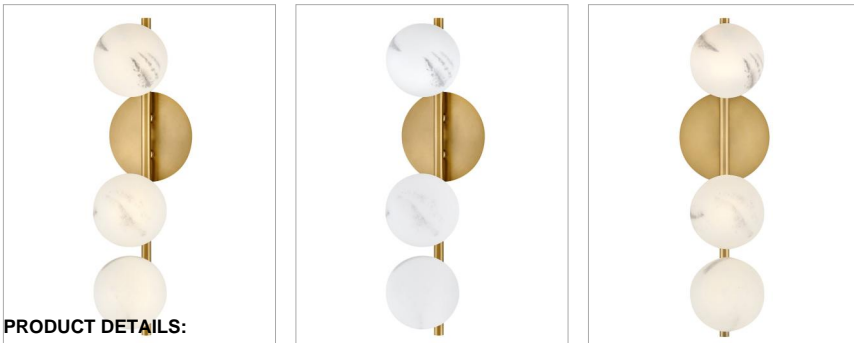

SELENE

FR41900LCB

LARGE THREE LIGHT SCONCE

Selene is what dreams are made of. Swirled glass globes dance along the silhouette, providing an enticing, ambient glow and attracting attention in all the right ways. Selene indulges in the details and revels in the spotlight, projecting a strong confidence in modern design.

DETAILS	
FINISH:	Lacquered Brass
MATERIAL:	Steel
GLASS:	Swirled
DIMMABLE:	YES, WITH DIMMABLE LAMP (NOT INCLUDED)

DIMENSIONS	
WIDTH:	6"
HEIGHT:	21"
WEIGHT:	4.7lb
BACK PLATE:	4.75" Dia.
EXTENSION:	6.3"
TOP TO OUTLET:	8.5"

LIGHT SOURCE	
LIGHT SOURCE:	Socketed
VOLTAGE:	120v

SHIPPING	
CARTON LENGTH:	22.8
CARTON WIDTH:	8.3
CARTON HEIGHT:	12
CARTON WEIGHT:	6.3

PRODUCT DETAILS:

- Fixture can be mounted either up or down
- Suitable for use in dry (indoor) locations as defined by NEC and CEC. Meets United States UL Underwriters Laboratories & CSA Canadian Standards Association Product Safety Standards.
- Bold silhouette with dramatic details creates a modern statement
- G9 LED lamp required