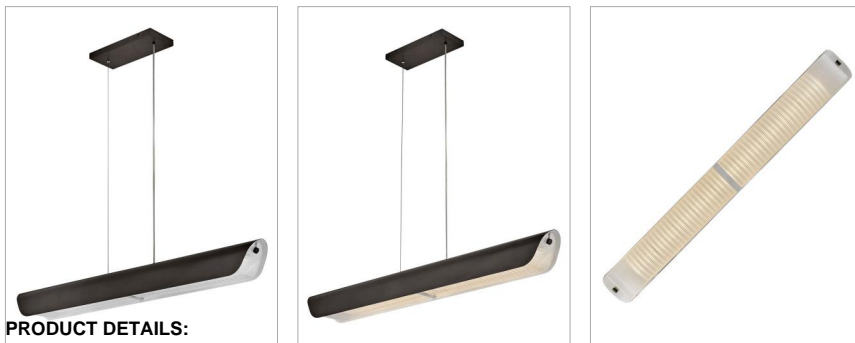

### MEDIUM LINEAR

Simply chic, Arco's clean, minimalist silhouette is crafted with a folded metal shade and decorative knobs. Heavy, clear ribbed glass with an etched interior softly diffuses light from integrated LEDs. Available in Heritage Brass or Black Oxide.

DETAILS	
FINISH:	Black Oxide
MATERIAL:	Steel
GLASS:	Heavy Clear Ribbed
SLOPE DEGREE:	90
DIMMABLE:	No

DIMENSIONS	
WIDTH:	46"
HEIGHT:	4.8"
DEPTH:	4.8
WEIGHT:	18.4lb

LIGHT SOURCE	
LIGHT SOURCE:	Integrated LED
LED NAME:	EB24W30K922
VOLTAGE:	120v
INCANDESCENT EQUIVALENCY:	2 x 75w
DIMMABLE:	No

#### PRODUCT DETAILS:

- Suitable for use in dry (indoor) locations as defined by NEC and CEC. Meets United States UL Underwriters Laboratories & CSA Canadian Standards Association Product Safety Standards.
- This item may be hung on a sloped ceiling
- Fixtures include fully dimmable integrated LEDs.
- LED components carry a 5-year limited warranty
- Bold silhouette with dramatic details creates a modern statement