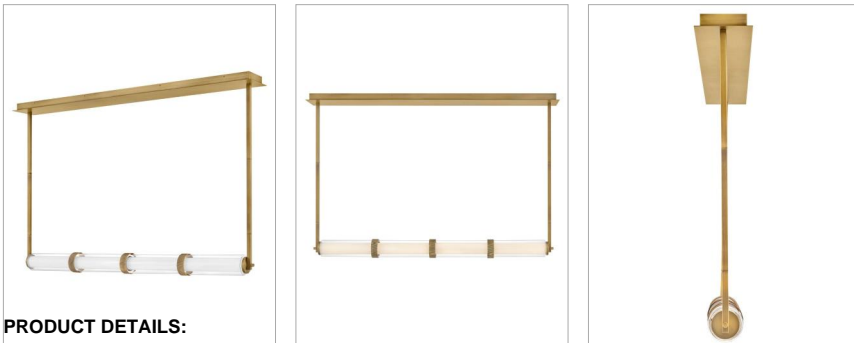

### LARGE LINEAR

Showcasing an understated glamour with sleek, modern styling, Cy's elongated design features clear glass surrounding etched opal glass, creating captivating refractions from dimmable integrated LEDs. A full canopy, square stems, and decorative ribbing punctuate the fixture with a Lacquered Brass or Black finish.

DETAILS	
FINISH:	Lacquered Brass
MATERIAL:	Steel
GLASS:	Clear & Etched Opal
DIMMABLE:	No

DIMENSIONS	
WIDTH:	49.5"
HEIGHT:	21.5"
DEPTH:	6
WEIGHT:	19.5lb

LIGHT SOURCE	
LIGHT SOURCE:	Integrated LED
LED NAME:	EB230K90546601
VOLTAGE:	120v/277v
INCANDESCENT EQUIVALENCY:	2 x 100w
DIMMABLE:	No

#### PRODUCT DETAILS:

- This fixture includes multiple down stems in various lengths to customize the installation height, including two 6" stems and four 12" stems
- Suitable for use in dry (indoor) locations as defined by NEC and CEC. Meets United States UL Underwriters Laboratories & CSA Canadian Standards Association Product Safety Standards.
- Equipped with a 120/277 universal driver. 0-10 dimming.
- LED components carry a 5-year limited warranty
- Bold silhouette with dramatic details creates a modern statement