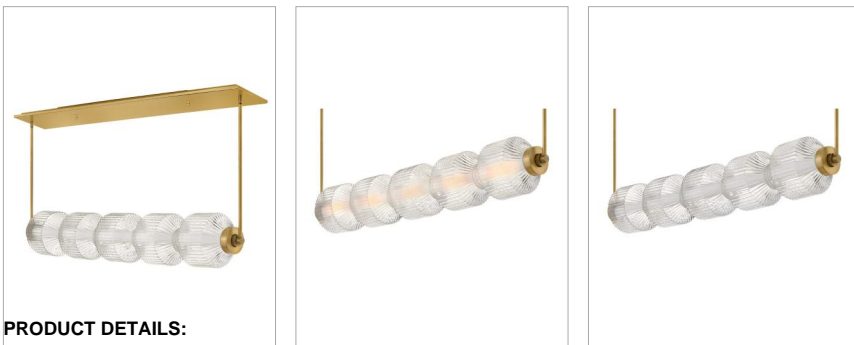

REIGN

FR41465LCB

FIVE LIGHT LED LINEAR

Reign's glamorous silhouette combines textural interest and transitional elements for a vibrant and versatile collection. Clear ribbed glass shades and a gleaming Lacquered Brass finish present a captivating form from any angle. Illuminated by integrated LED lighting.

DETAILS	
FINISH:	Lacquered Brass
MATERIAL:	Steel
GLASS:	Clear Ribbed

DIMENSIONS	
WIDTH:	46.8"
HEIGHT:	8"
DEPTH:	8
WEIGHT:	29lb

LIGHT SOURCE	
LIGHT SOURCE:	Integrated LED
LED NAME:	DFR41465
VOLTAGE:	120v
COLOR TEMP:	3000
CRI:	90
INCANDESCENT EQUIVALENCY:	1 x 75w
DIMMABLE:	Yes - CL Type Dimmer (SSL7A)

MOUNTING	
CANOPY:	4.75"W X 48.25"L
LEAD WIRE:	1 X 120"
MAX HEIGHT:	36.8

SHIPPING	
CARTON LENGTH:	53.5
CARTON WIDTH:	20
CARTON HEIGHT:	15
CARTON WEIGHT:	36.5

PRODUCT DETAILS:

- This fixture includes multiple down stems in various lengths to customize the installation height, including two 6" stems and four 12" stems.
- Suitable for use in dry (indoor) locations as defined by NEC and CEC. Meets United States UL Underwriters Laboratories & CSA Canadian Standards Association Product Safety Standards
- Meets California Energy Commission 2013 & 2016 Title regulations/JA8
- LED components carry a 5-year limited warranty
- Merging the best of traditional and modern elements, with a sophisticated and streamlined silhouette perfect for any space
- Classic gleaming light brass finish