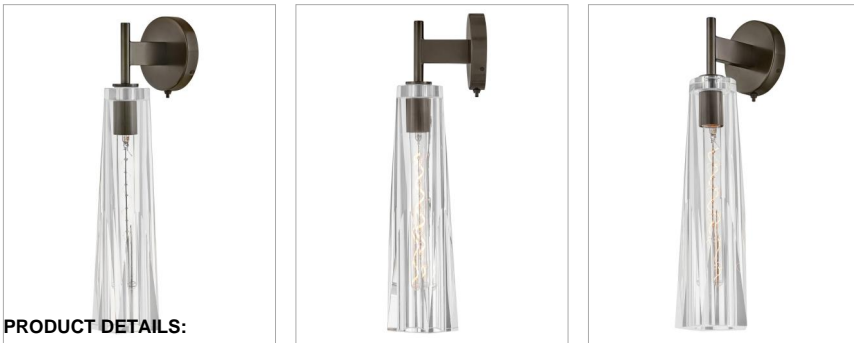

COSETTE

FR31100BX-CL

SINGLE LIGHT SCONCE

With a dramatic but sleek silhouette and elongated crystal-cut sconce shades, Cosette exudes opulent charm. The luxurious heavy-cut crystal shade beautifully casts a rich, multi-faceted light pattern. Cosette's sconce includes an elegantly concealed on/off switch, making it perfect for bedsides and intimate spaces pattern.

DETAILS	
FINISH:	Black Oxide with Clear glass
MATERIAL:	Steel
GLASS:	Clear Crystal

DIMENSIONS	
WIDTH:	5"
HEIGHT:	21"
WEIGHT:	13.9lb
BACK PLATE:	5" Dia.
EXTENSION:	6.8"
TOP TO OUTLET:	2.5"

LIGHT SOURCE	
LIGHT SOURCE:	LED Lamp
WATTAGE:	1-10w Med. LED, 60w Equiv.
VOLTAGE:	120v

SHIPPING	
CARTON LENGTH:	27.3
CARTON WIDTH:	11.5
CARTON HEIGHT:	11
CARTON WEIGHT:	15.4

PRODUCT DETAILS:

- Mounting hardware is hidden on the backplate to ensure a clean silhouette
- Suitable for use in dry (indoor) locations as defined by NEC and CEC. Meets United States UL Underwriters Laboratories & CSA Canadian Standards Association Product Safety Standards
- Features On/Off switch
- T9 or T10 bulbs required (not included)
- Merging the best of traditional and modern elements, with a sophisticated and streamlined silhouette perfect for any space
- Striking black finish enhances design