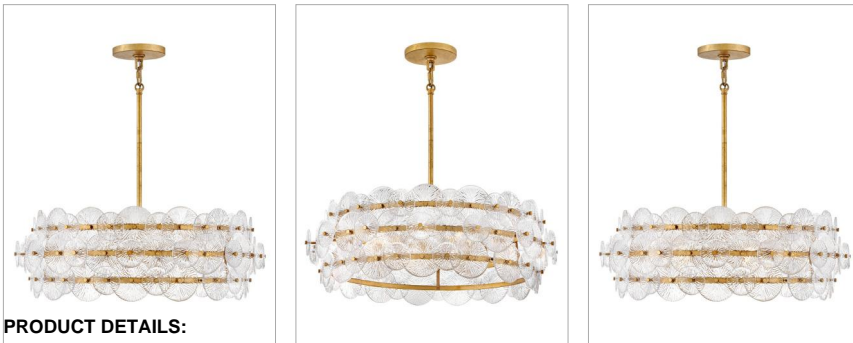

RENE

FR30126DA

MEDIUM DRUM

Rene radiates light through multiple layers of beautiful, pressed glass disks. Rene's signature touch highlights a New Painted Gold Finish, evoking both transitional and glam influences.

DETAILS	
FINISH:	Distressed Brass
MATERIAL:	Steel
GLASS:	Clear Pressed
SLOPE DEGREE:	90

DIMENSIONS	
WIDTH:	28.5"
HEIGHT:	10.5"
WEIGHT:	52.9lb

LIGHT SOURCE	
LIGHT SOURCE:	LED Lamp
WATTAGE:	6-14w Med. LED, 100w Equiv.
VOLTAGE:	120v

MOUNTING	
CANOPY:	6.5 Dia.
LEAD WIRE:	1 X 144"
MAX HEIGHT:	44

SHIPPING	
CARTON LENGTH:	33.5
CARTON WIDTH:	33.5
CARTON HEIGHT:	10.3
CARTON WEIGHT:	44

PRODUCT DETAILS:

- This stem hung fixture may be hung on a sloped ceiling
- This fixture includes multiple down stems in various lengths to customize the installation height of the fixture, including one 6" stem and two 12" stems.
- Fixture weighs over 50lbs. Must be supported independently of the outlet box unless the outlet box is UL listed for the appropriate weight.
- Suitable for use in dry (indoor) locations as defined by NEC and CEC. Meets United States UL Underwriters Laboratories & CSA Canadian Standards Association Product Safety Standards
- Merging the best of traditional and modern elements, with a sophisticated and streamlined silhouette perfect for any space
- Classic gleaming light brass finish