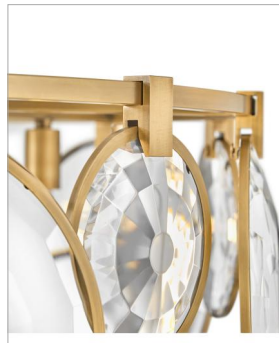

NALA

FR31265HBR

LARGE DRUM

Nala is striking from any angle with a traditional silhouette and elegant eye-catching details. Multi-faceted, optic-crystal lenses surround the circular frame and attach with cast clips in Heritage Brass and Black finishes.

DETAILS

FINISH:	Heritage Brass
MATERIAL:	Steel
GLASS:	Optic Crystal
SLOPE DEGREE:	90

DIMENSIONS

WIDTH:	31"
HEIGHT:	10.8"
WEIGHT:	52.8lb

LIGHT SOURCE

LIGHT SOURCE:	Socket
WATTAGE:	7-60w Cand.
VOLTAGE:	120v

MOUNTING

CANOPY:	5" Dia.
LEAD WIRE:	1 X 120"
MAX HEIGHT:	45.8

SHIPPING

CARTON LENGTH:	33.1
CARTON WIDTH:	33.1
CARTON HEIGHT:	18.9
CARTON WEIGHT:	66

PRODUCT DETAILS:

- This chain or cable hung fixture may be installed on any sloped ceiling
- This fixture includes multiple down stems in various lengths to customize the installation height of the fixture, including one 6" stem and two 12" stems.
- Suitable for use in dry (indoor) locations as defined by NEC and CEC. Meets United States UL Underwriters Laboratories & CSA Canadian Standards Association Product Safety Standards
- Striking and glamorous silhouette with luxe details and a rich finish makes a dramatic statement
- Classic gleaming light brass finish