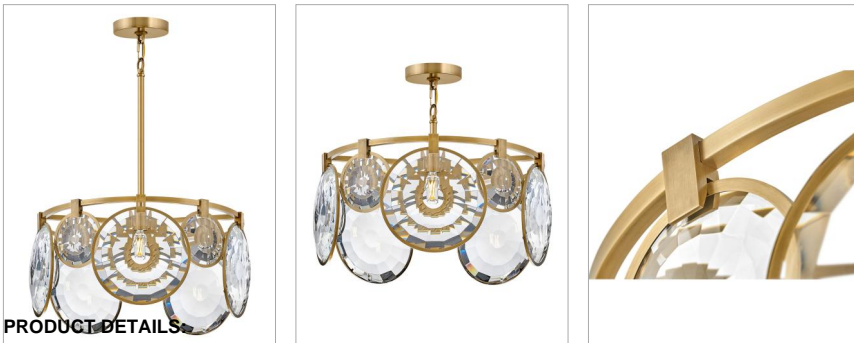

NALA

FR31263HBR

LARGE CONVERTIBLE PENDANT

Nala is striking from any angle with a traditional silhouette and elegant eye-catching details. Multi-faceted, optic-crystal lenses surround the circular frame and attach with cast clips in Heritage Brass and Black finishes.

DETAILS	
FINISH:	Heritage Brass
MATERIAL:	Steel
GLASS:	Optic Crystal
SLOPE DEGREE:	90

DIMENSIONS	
WIDTH:	21.8"
HEIGHT:	10.8"
WEIGHT:	33lb

LIGHT SOURCE	
LIGHT SOURCE:	Socket
WATTAGE:	5-60w Cand.
VOLTAGE:	120v

MOUNTING	
CANOPY:	5" Dia.
LEAD WIRE:	1 X 120"
MAX HEIGHT:	45.8

SHIPPING	
CARTON LENGTH:	22.4
CARTON WIDTH:	22.4
CARTON HEIGHT:	25.6
CARTON WEIGHT:	41.8

PRODUCT DETAILS

- This chain or cable hung fixture may be installed on any sloped ceiling
- This fixture includes multiple down stems in various lengths to customize the installation height of the fixture, including one 6" stem and two 12" stems.
- Convertible fixture mounts directly to canopy or with a fixture-specific stem or chain that is 6" or less
- Suitable for use in dry (indoor) locations as defined by NEC and CEC. Meets United States UL Underwriters Laboratories & CSA Canadian Standards Association Product Safety Standards
- Striking and glamorous silhouette with luxe details and a rich finish makes a dramatic statement
- Classic gleaming light brass finish